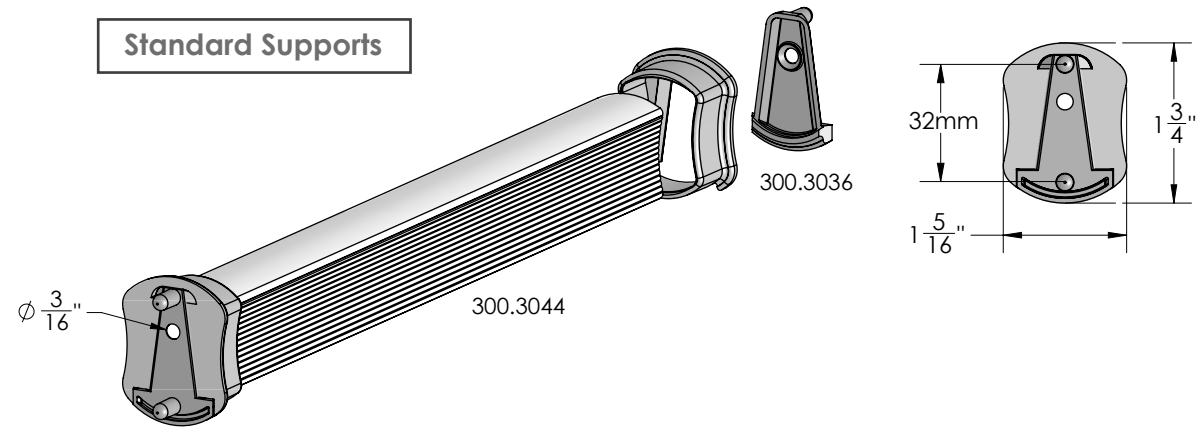

SIGNATURE
closet pole

POLE 300.3044.xx.xxx
POLE CUP 300.3036.xx.xxx
SUSPENDED SUPPORTS 300.3038/39.xx.xxx

FEATURES

The patented design features a unique hourglass profile that differentiates from standard round poles

A plastic cap along the top provides smooth, quiet gliding of hangers and minimizes wear

Coordinated pole supports feature a closed cup design that create a seamless look

Suspended Supports

DIMENSIONS

SPECS

OPTIONS

LENGTH:

96"

FINISH:

- CR
POLISHED CHROME
- MAL
MATTE ALUMINUM
- MNL
MATTE NICKEL
- SG
SLATE
- MG
MATTE GOLD
- ORB
OIL RUBBED BRONZE

FINISHED PRODUCT