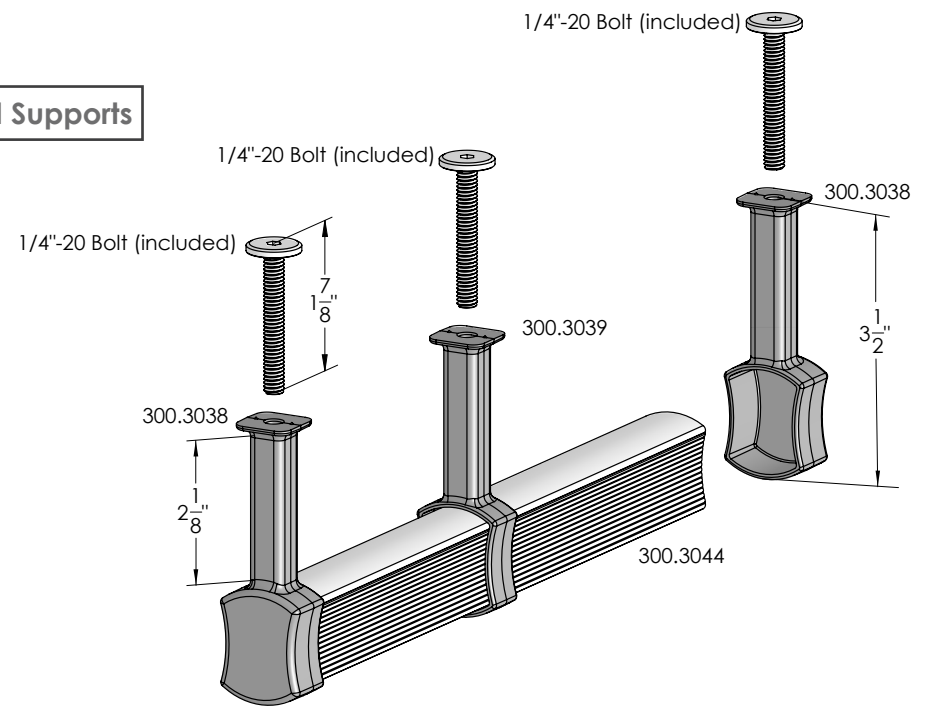

SIGNATURE
closet pole

POLE 300.3044.xx.xxx
POLE CUP 300.3036.xx.xxx
SUSPENDED SUPPORTS 300.3038/39.xx.xxx

FEATURES

The patented design features a unique hourglass profile that differentiates from standard round poles

A plastic cap along the top provides smooth, quiet gliding of hangers and minimizes wear

Coordinated pole supports feature a closed cup design that create a seamless look

Suspended Supports

DIMENSIONS

SPECS

POLE

300.3044.^(FINISH)XXX

+

POLE CUP

300.3036.^(FINISH)XXX

OR

SUSPENDED CENTER/POLE CUP

300.3038.^(FINISH)XXX
300.3039.^(FINISH)XXX

OPTIONS

LENGTH:

96"

FINISH:

- CR
POLISHED CHROME
- MAL
MATTE ALUMINUM
- MNL
MATTE NICKEL
- SG
SLATE
- MG
MATTE GOLD
- ORB
OIL RUBBED BRONZE

FINISHED PRODUCT