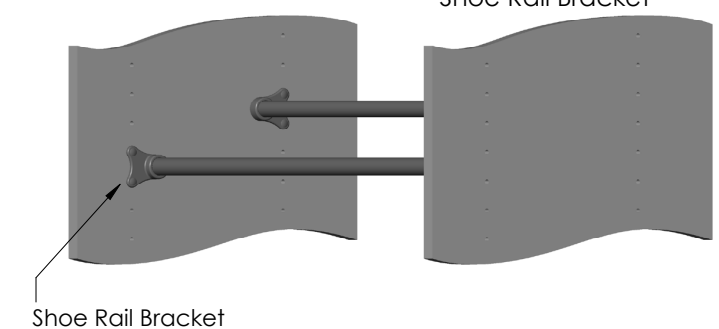

SHOE STORAGE

shoe rail + bracket

SHOE RAIL 300.3122.xxx
BRACKET 300.3120.xxx

FEATURES

Angled shoe rail beautifully presents your shoes on an incline

Also be set at the same level for shoes without heels

Customizable to fit any section width of your choice

Bracket features a multi-position mounting design

DIMENSIONS

SPECS

SHOE RAIL

300.3122.^(FINISH)xxx

BRACKET

300.3120.^(FINISH)xxx

OPTIONS

SHOE RAIL FINISH:

BRACKET FINISH:

FINISHED PRODUCT

300.3122.MAL