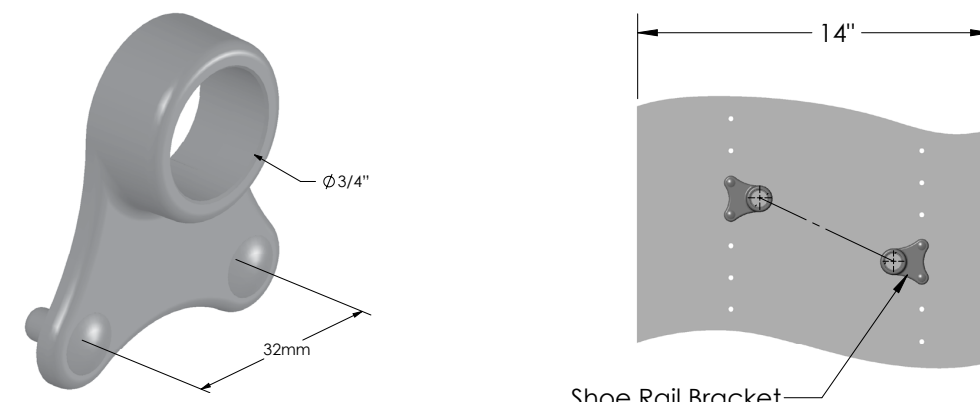

SHOE STORAGE

shoe rail + bracket

SHOE RAIL 300.3122.xxx
BRACKET 300.3120.xxx

FEATURES

Angled shoe rail beautifully presents your shoes on an incline

Also be set at the same level for shoes without heels

Customizable to fit any section width of your choice

Bracket features a multi-position mounting design

DIMENSIONS

SPECS

SHOE RAIL

300.3122.^(FINISH)xxx

BRACKET

300.3120.^(FINISH)xxx

OPTIONS