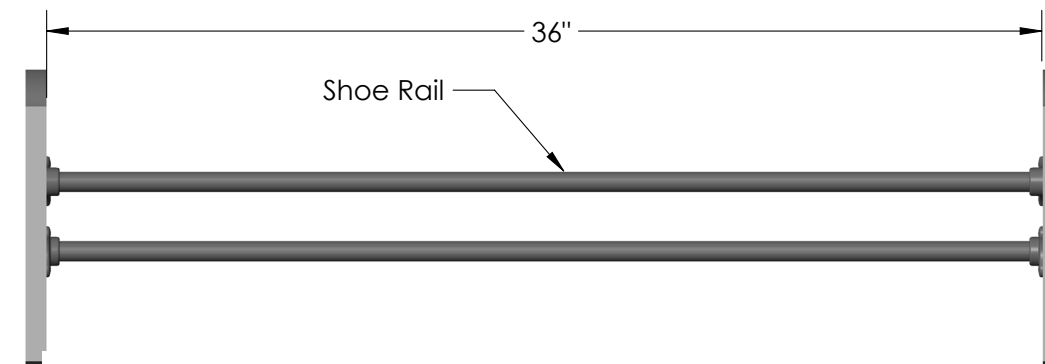

SHOE STORAGE

shoe rail + bracket

SHOE RAIL 300.3122.xxx
BRACKET 300.3120.xxx

FEATURES

Angled shoe rail beautifully presents your shoes on an incline

Also be set at the same level for shoes without heels

Customizable to fit any section width of your choice

Bracket features a multi-position mounting design

DIMENSIONS

SPECS

SHOE RAIL

300.3122.^(FINISH)xxx

BRACKET

300.3120.^(FINISH)xxx

OPTIONS

SHOE RAIL FINISH:

BRACKET FINISH:

FINISHED PRODUCT

300.3122.MAL