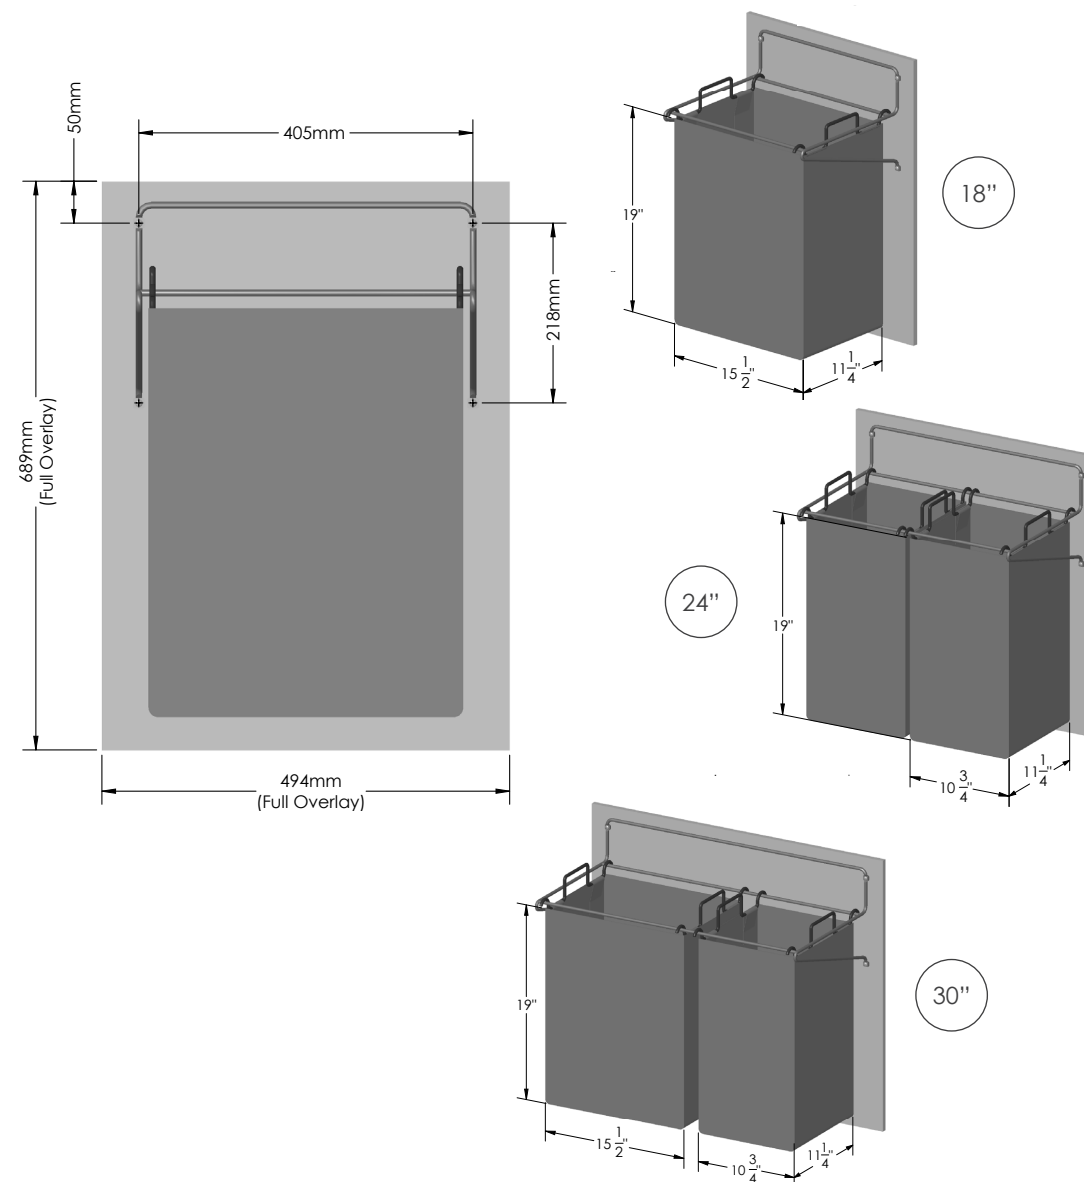

LAUNDRY
tilt-out hamper

18" 300.3144.BLK
24" 300.3145.BLK
30" 300.3146.BLK

FEATURES

Keep your laundry behind closed doors with this enclosed soft laundry hamper

Designed to mount on the back of a tilt door and allows for quick access

Sort your laundry with ease with the use of the portable hamper bags

DIMENSIONS

SPECS

18"	24"	30"
300.3144.BLK	300.3145.BLK	300.3146.BLK

OPTIONS

FINISH:
● BLK
BLACK

300.3144.MAL
PATENT #: 7243884

FINISHED PRODUCT