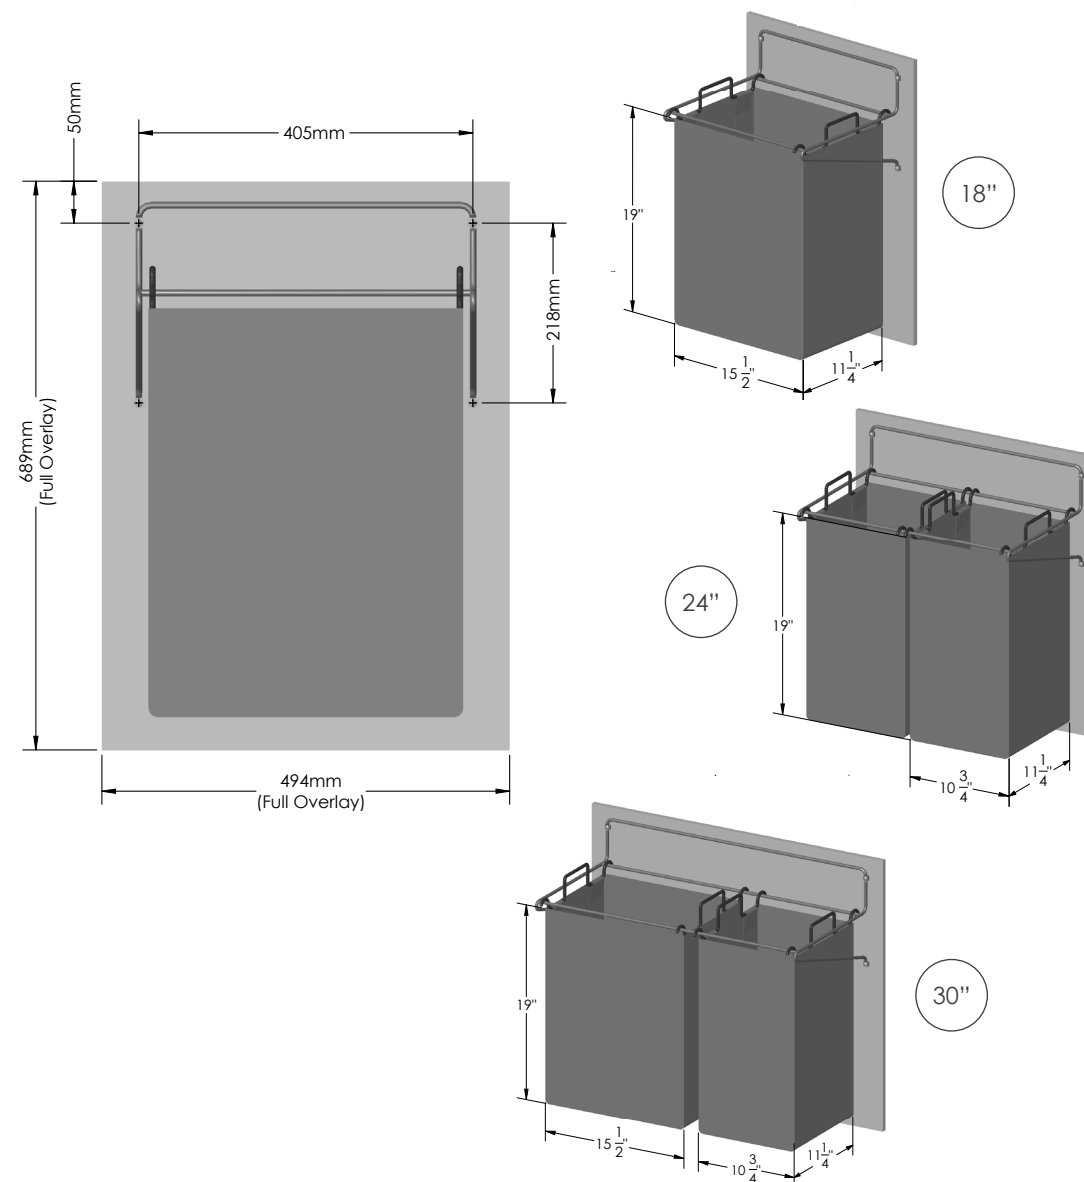

LAUNDRY
tilt-out hamper

18" 300.3144.BLK
24" 300.3145.BLK
30" 300.3146.BLK

FEATURES

Keep your laundry behind closed doors with this enclosed soft laundry hamper

Designed to mount on the back of a tilt door and allows for quick access

Sort your laundry with ease with the use of the portable hamper bags

DIMENSIONS

SPECS

OPTIONS

FINISH:

BLACK

300.3144.MAL
PATENT #: 7243884

FINISHED PRODUCT