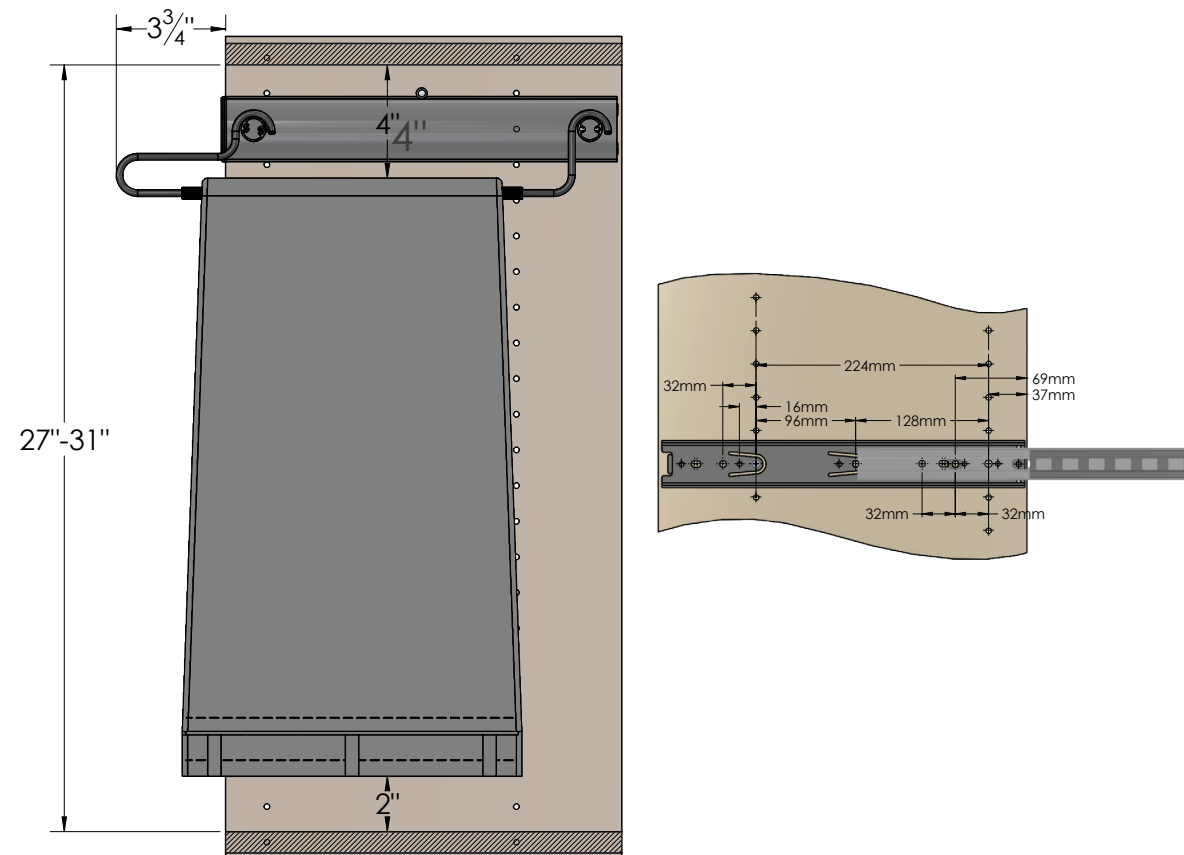

**ELITE**  
pull-out pant rack

300.3108.XXX  
300.3110.XXX  
300.3130.XXX

**FEATURES**

Pull out for complete accessibility and visibility

Perfectly paired with the unique low profile pant hangers

Garment clips conveniently snap onto pant hangers

**DIMENSIONS**

**SPECS**

**PANT RACK**

18" (FINISH)  
300.3108.XXX  
24" (FINISH)  
300.3110.XXX  
30" (FINISH)  
300.3130.XXX

**PANT HANGER**

300.3111

OR

**GARMENT CLIP**