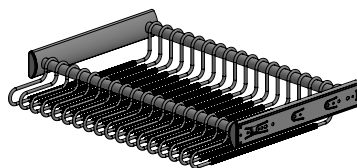

**ELITE**  
pull-out pant rack

300.3108.XXX  
300.3110.XXX  
300.3130.XXX

**FEATURES**

Pull out for complete accessibility and visibility

Perfectly paired with the unique low profile pant hangers

Garment clips conveniently snap onto pant hangers

**DIMENSIONS**

**SPECS**

**PANT RACK**

18" (FINISH)  
300.3108.XXX  
24" (FINISH)  
300.3110.XXX  
30" (FINISH)  
300.3130.XXX

**PANT HANGER**

300.3111

OR

**GARMENT CLIP**