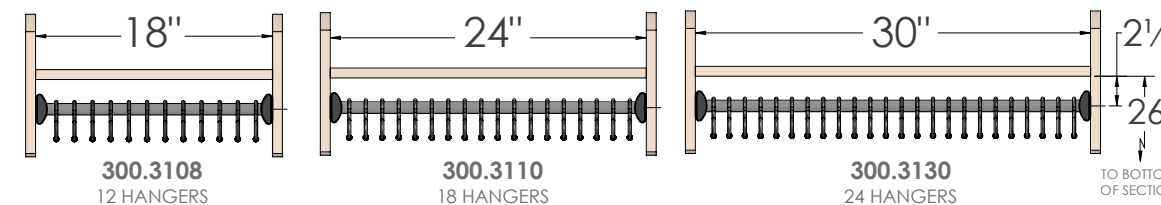

GARMENT CLIP

300.3112