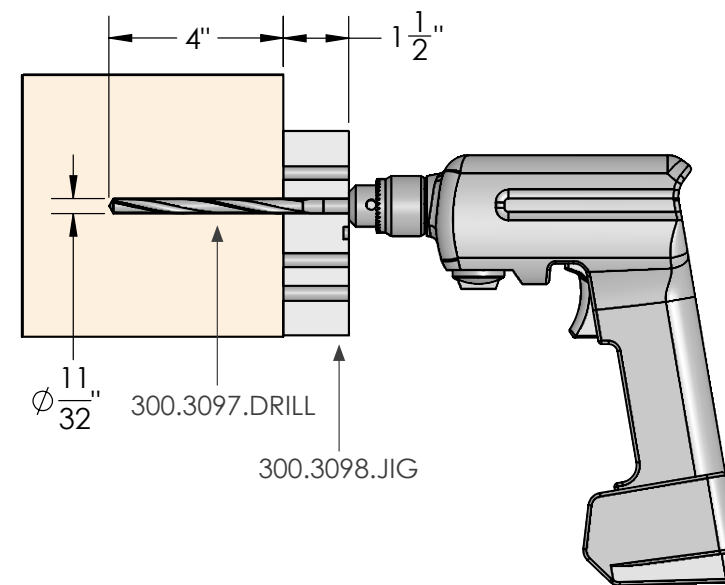

ELITE
valet pin

300.3097.xxx

FEATURES

Provides a convenient location to hang a shirt, jacket, or small purse

- Retracts into the closet, keeping it out of the way when not in use

- Designed to hold up to 5lbs

- Suitable for installation into a partition or fixed shelf

DIMENSIONS

SPECS

300.3097.^(FINISH)XXX

LENGTH:

1 3/4"

FINISH:

OPTIONS