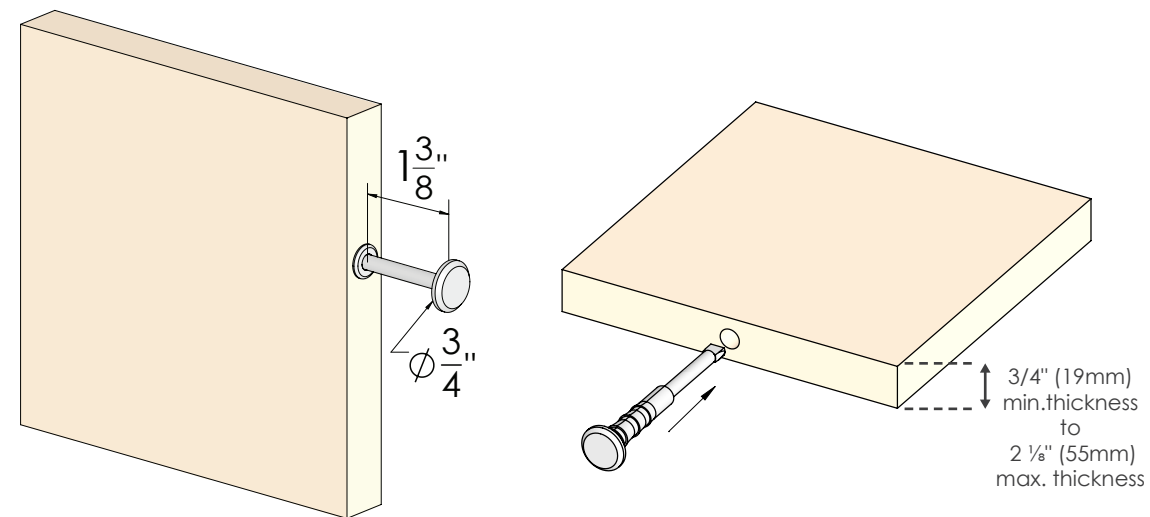

ELITE
valet pin

300.3097.xxx

FEATURES

Provides a convenient location to hang a shirt, jacket, or small purse

- Retracts into the closet, keeping it out of the way when not in use

- Designed to hold up to 5lbs

- Suitable for installation into a partition or fixed shelf

DIMENSIONS

SPECS

300.3097.^(FINISH)XXX

LENGTH:

1 3/4"

FINISH:

OPTIONS