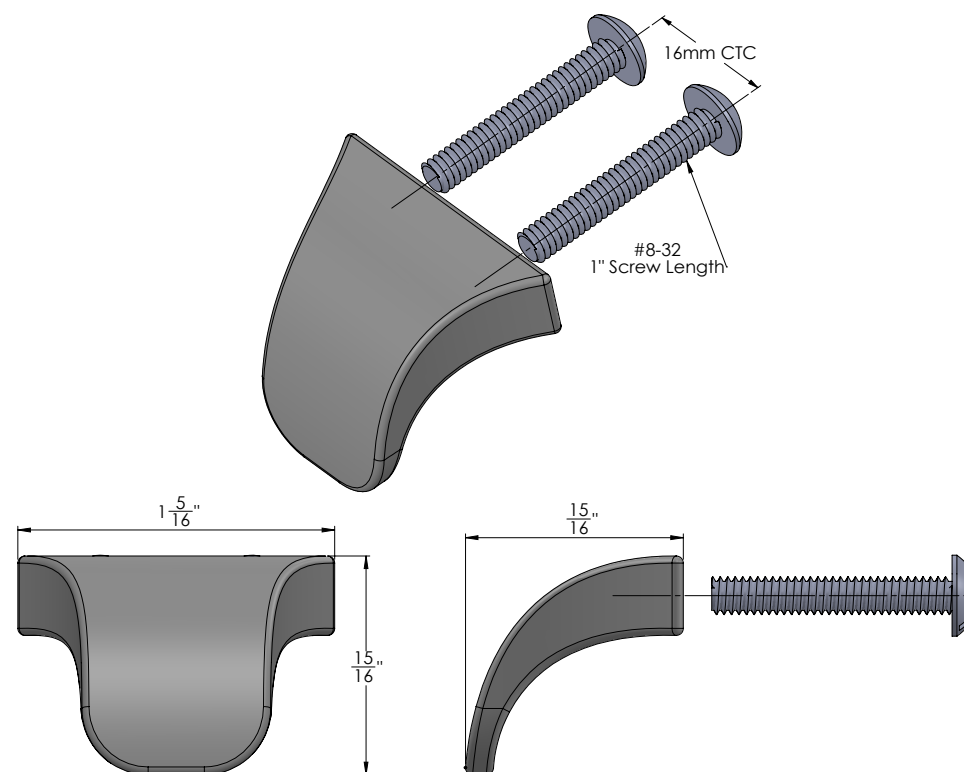

**ELITE**  
dropped pull

300.3213.016.xxx

**FEATURES**

The curved design of this pull adds interest and increases ergonomic function

- Available in five finishes to coordinate perfectly with other TAG Hardware accessories

- Mix into designs with the ELITE dropped handle (310.3213.128) for a unique transitional look

**DIMENSIONS**

**SPECS**

300.3213.016.<sup>(FINISH)</sup>xxx

**FINISH:**

**OPTIONS**

**FINISHED PRODUCT**

300.3213.016.MAL