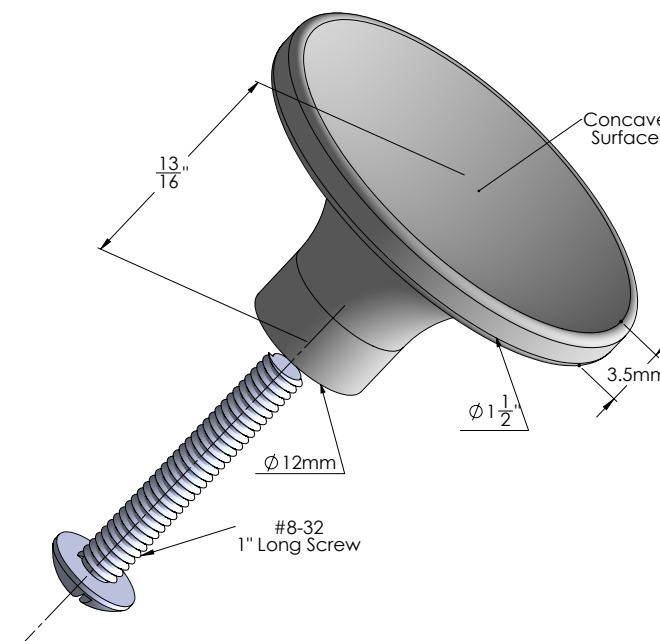

ELITE
dished knob

300.3212.000.xxx

FEATURES

A sleek and simple design that works well in various spaces

The Dished design adds to the ergonomic features of this knob

Coordinated in style, finish and quality

DIMENSIONS

SPECS

300.3212.000.xxx (FINISH)

FINISH:

OPTIONS

FINISHED PRODUCT

300.3212.000.MAL