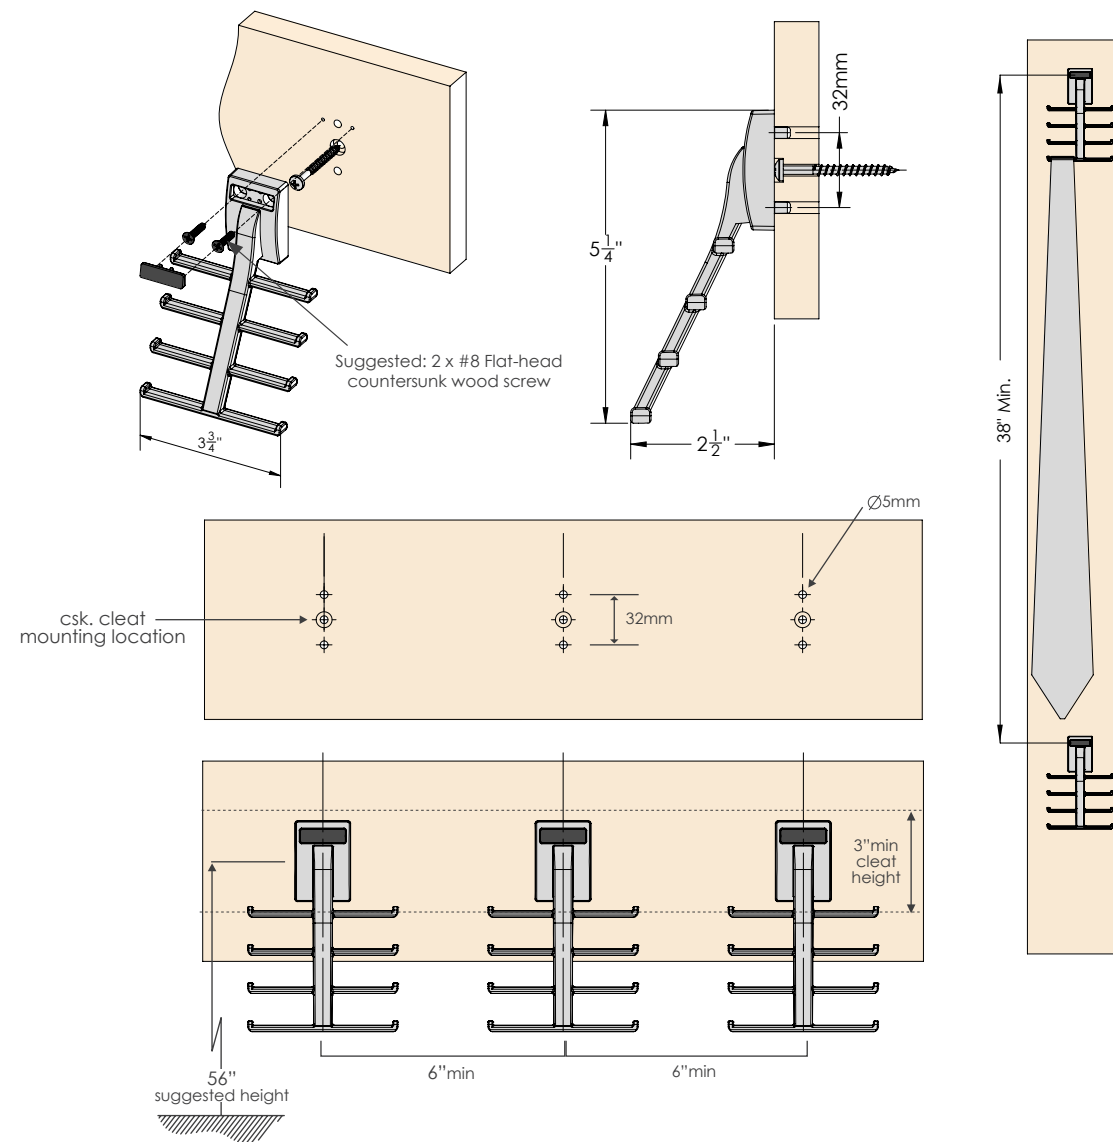

**ELITE**  
tie hook

30.3190.00.xxx

**FEATURES**

Keeps ties neatly organized and on display

Designed to hold eight ties and is also ideal for necklaces and jewelry

Helps utilize the typically "dead" space under windows, behind doors and on angled walls

**DIMENSIONS**

**SPECS**

**TIE HOOK**

30.3190.00.<sup>(FINISH)</sup>xxx

**BLACK COVER CAP**

30.3199.blk

**OPTIONS**

**FINISH:**