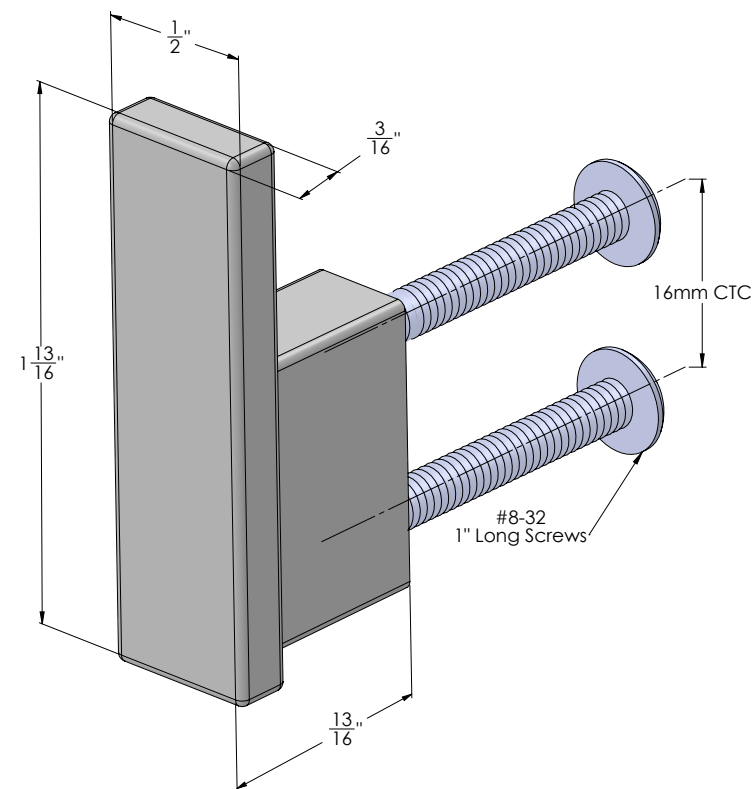

MODERN
knob

300.3217.016.xxx

FEATURES

The Modern Knob offers an angular design which is ideal for contemporary designs

This design is also ideal for spaces that require a masculine look

Use the Modern Knobs as a hook for jewelry, belts, and baseball caps!

DIMENSIONS

SPECS

300.3217.016.xxx (FINISH)

FINISH:

OPTIONS

FINISHED PRODUCT

300.3217.016.MAL