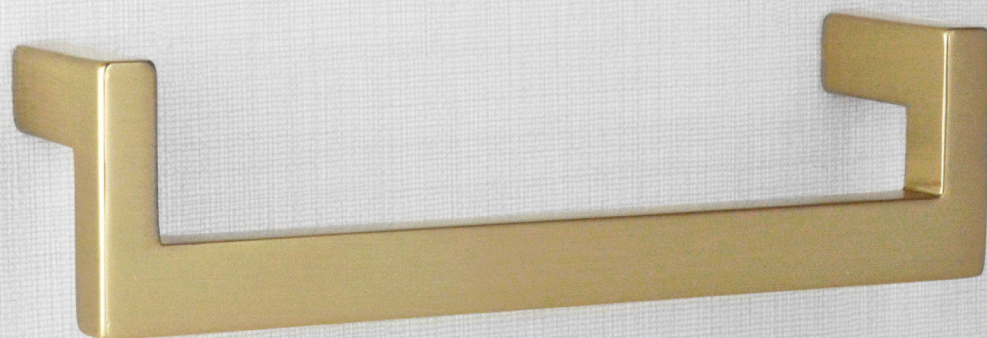

MODERN
dropped handle

300.3217.128.xxx

FEATURES

The Modern Dropped Handle's geometric lines are ideal for contemporary designs

Coordinated in style, finish and quality

DIMENSIONS

SPECS

300.3217.128.^(FINISH)xxx

- FINISH:**
- CR
POLISHED CHROME
 - MAL
MATTE ALUMINUM
 - MNL
MATTE NICKEL
 - SG
SLATE
 - MG
MATTE GOLD
 - ORB
OIL RUBBED BRONZE

OPTIONS

FINISHED PRODUCT

300.3217.128.MAL