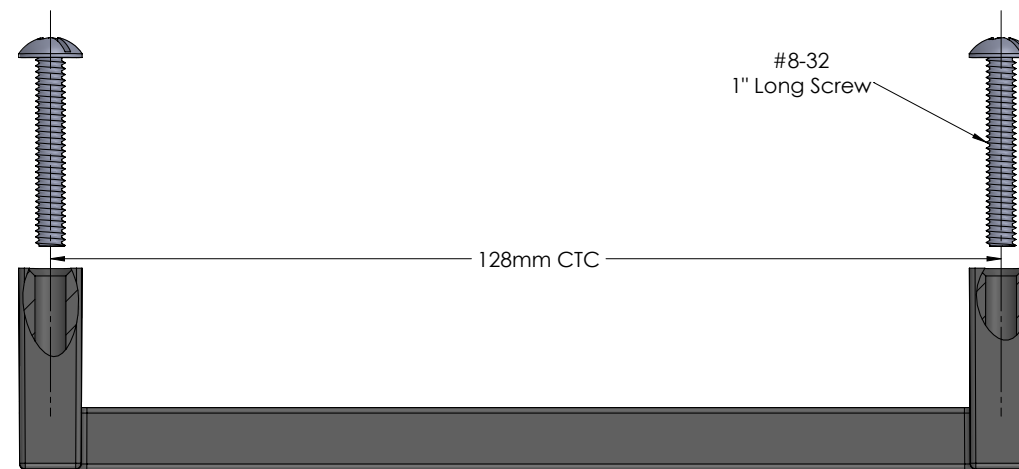

MODERN
dropped handle

300.3217.128.xxx

FEATURES

The Modern Dropped Handle's geometric lines are ideal for contemporary designs

Coordinated in style, finish and quality

DIMENSIONS

SPECS

300.3217.128.^(FINISH)xxx

- FINISH:**
- CR
POLISHED CHROME
 - MAL
MATTE ALUMINUM
 - MNL
MATTE NICKEL
 - SG
SLATE
 - MG
MATTE GOLD
 - ORB
OIL RUBBED BRONZE

OPTIONS

FINISHED PRODUCT

300.3217.128.MAL