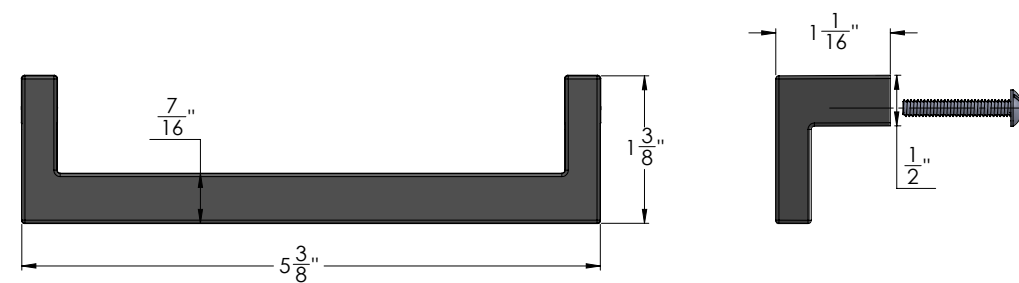

MODERN
dropped handle

300.3217.128.xxx

FEATURES

The Modern Dropped Handle's geometric lines are ideal for contemporary designs

Coordinated in style, finish and quality

DIMENSIONS

SPECS

300.3217.128.^(FINISH)xxx