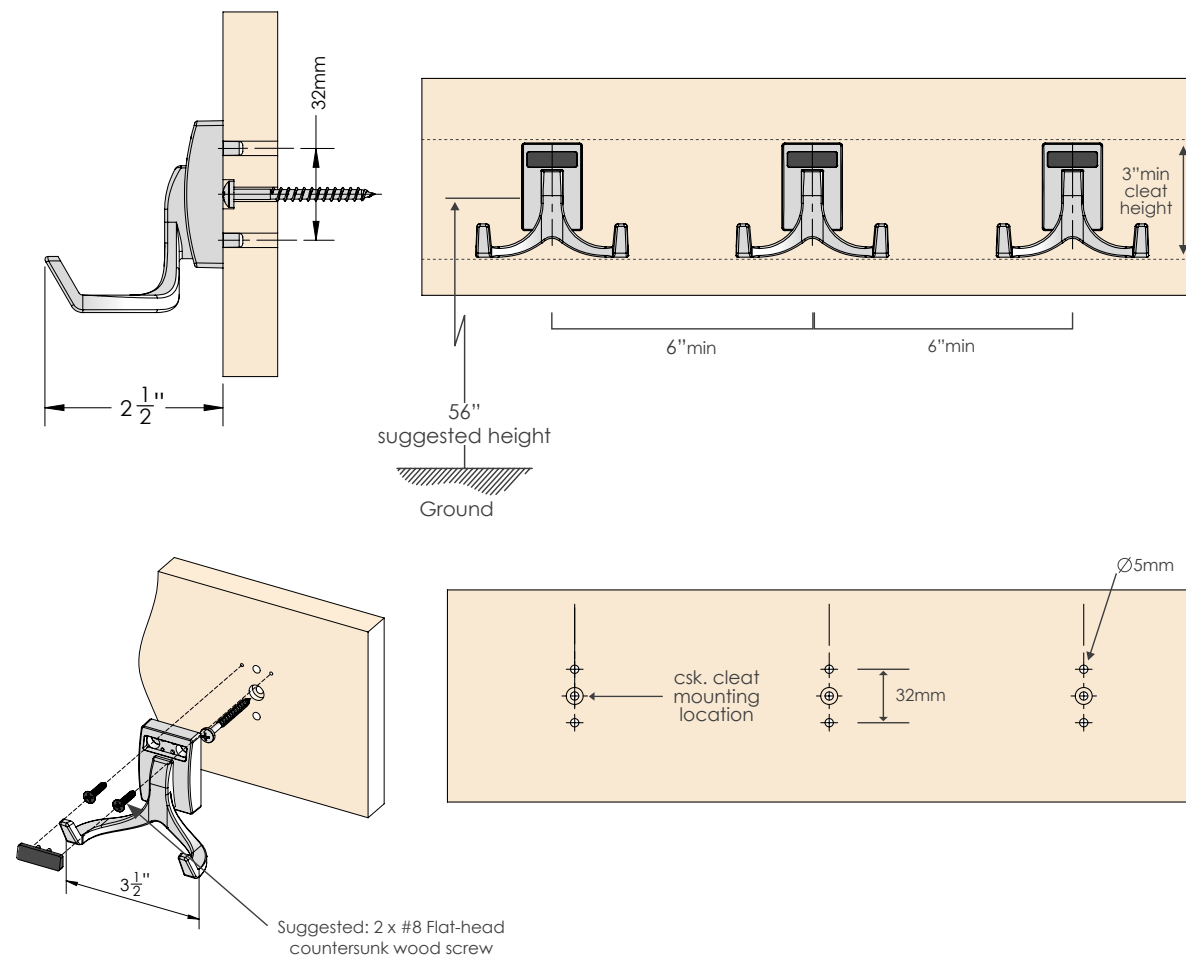

ELITE
double hook

30.3192.00.xxx

FEATURES

Creates a multi-function storage solution that keeps accessories neat and organized

- Designed to store ironing boards, pet leashes and keys

- Utilize the typically "dead" space under windows, behind doors and on angled walls

DIMENSIONS

SPECS

DOUBLE HOOK

30.3192.00.^(FINISH)XXX

BLACK COVER CAP

300.3199.blk

OPTIONS

30.3192.00.MAL

FINISHED PRODUCT