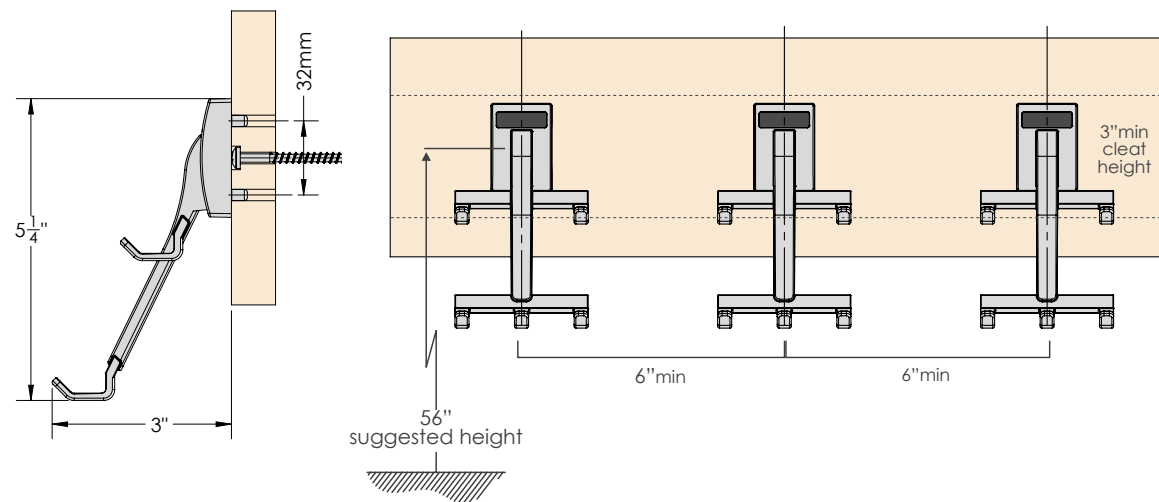

ELITE
belt hook

30.3191.00.xxx

FEATURES

Keeps belts neatly organized and on display

Designed to hold at least five belts and is also ideal for necklaces and bracelets

Helps utilize the typically "dead" space under windows, behind doors and on angled walls

DIMENSIONS

SPECS

BELT HOOK

30.3191.00.(FINISH).XXX

BLACK COVER CAP

30.3199.blk

OPTIONS

FINISH: