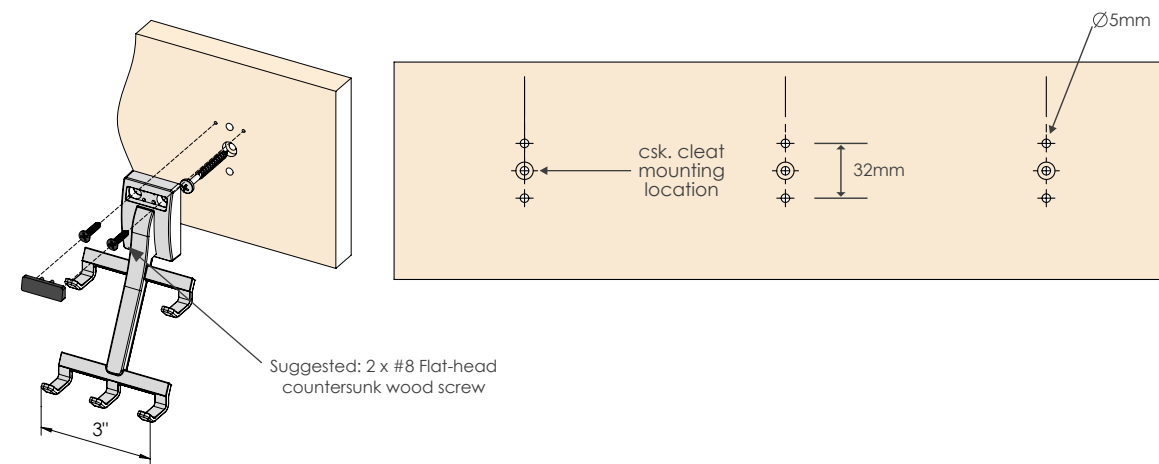

ELITE
belt hook

30.3191.00.xxx

FEATURES

Keeps belts neatly organized and on display

Designed to hold at least five belts and is also ideal for necklaces and bracelets

Helps utilize the typically "dead" space under windows, behind doors and on angled walls

DIMENSIONS

SPECS

BELT HOOK

30.3191.00.(FINISH).XXX

BLACK COVER CAP

30.3199.blk

OPTIONS

FINISH: