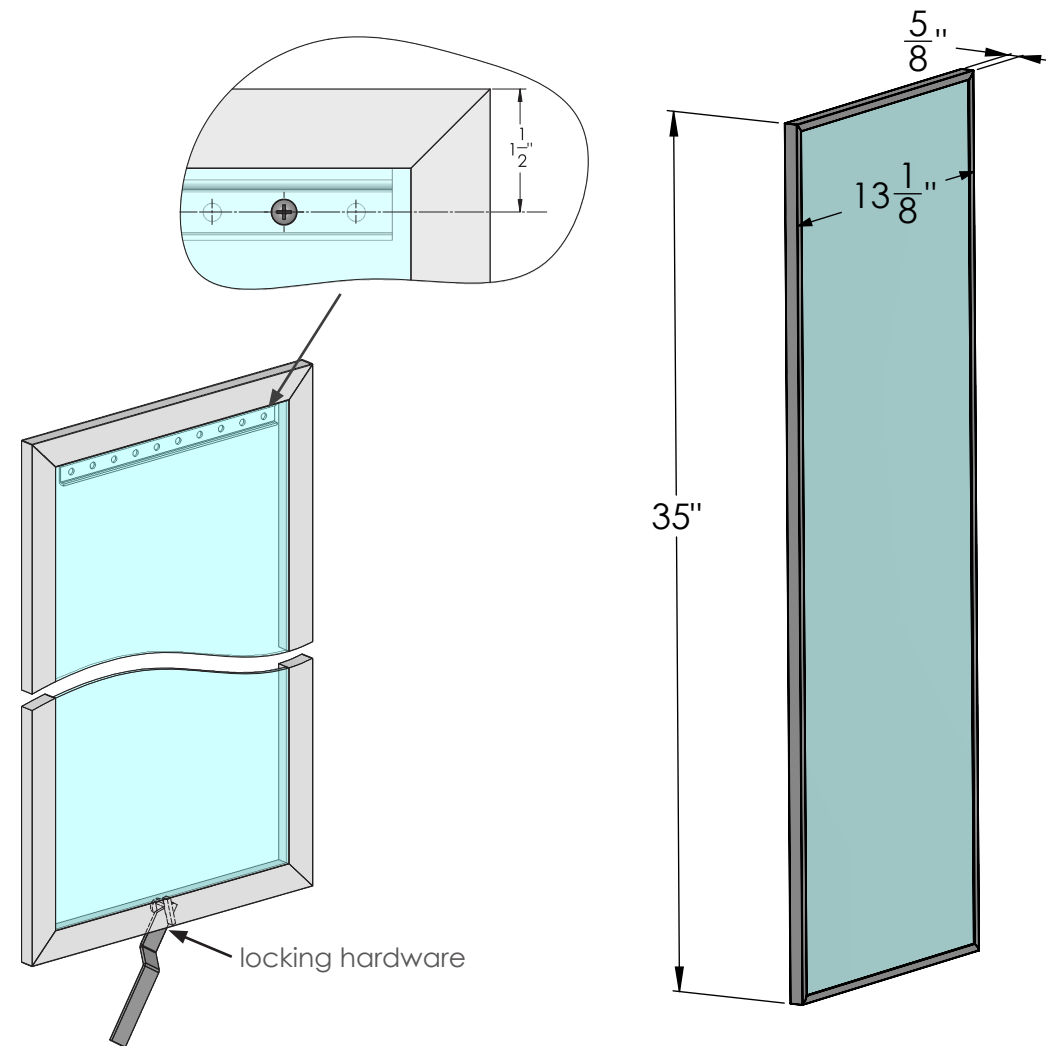

ELITE

35" fixed mirror

300.3420.35.xxx

FEATURES

The compact 35" height of this mirror allows it to be installed above low profile shoe shelves, jewelry drawers, or anywhere you're short on space!

Perfect for unused wall space or behind a door

Includes locking & installation hardware

Style & finish coordinates perfectly with all TAG accessories

DIMENSIONS

SPECS

300.3420.35.^(FINISH)XXX

HEIGHT:

35"

WIDTH: