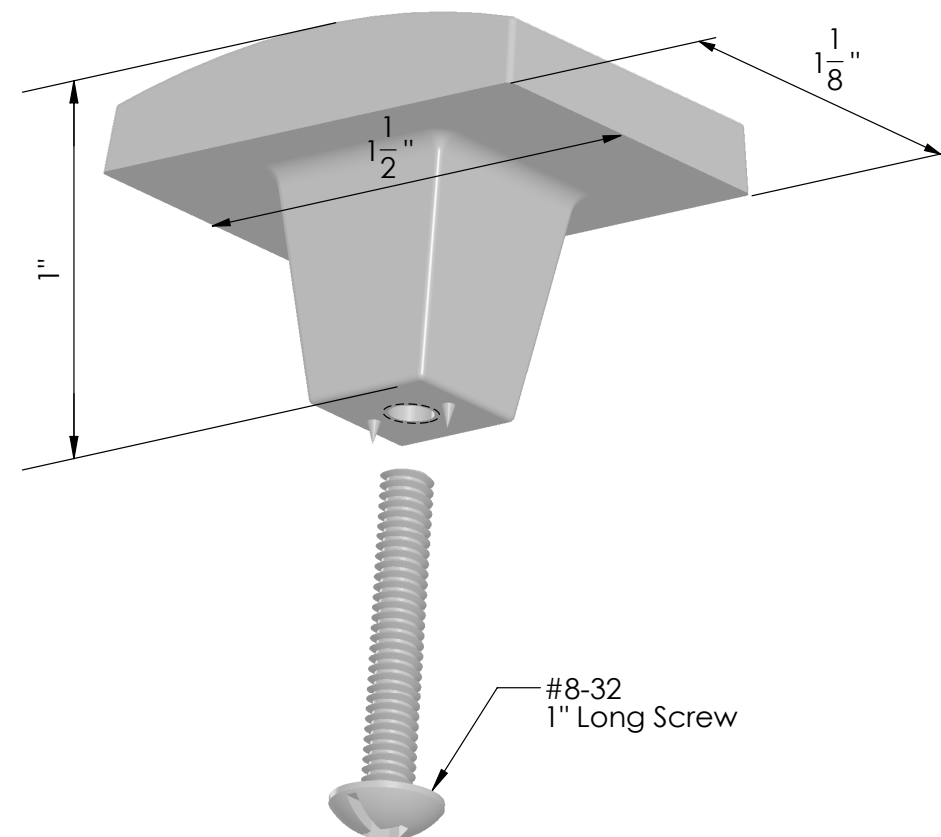

ELITE
square knob

300.3215.xxx

FEATURES

Accents drawers and cabinetry with a timeless look

Available in five finishes to coordinate perfectly with other TAG Hardware accessories

DIMENSIONS

SPECS

300.3215.^(FINISH)XXX