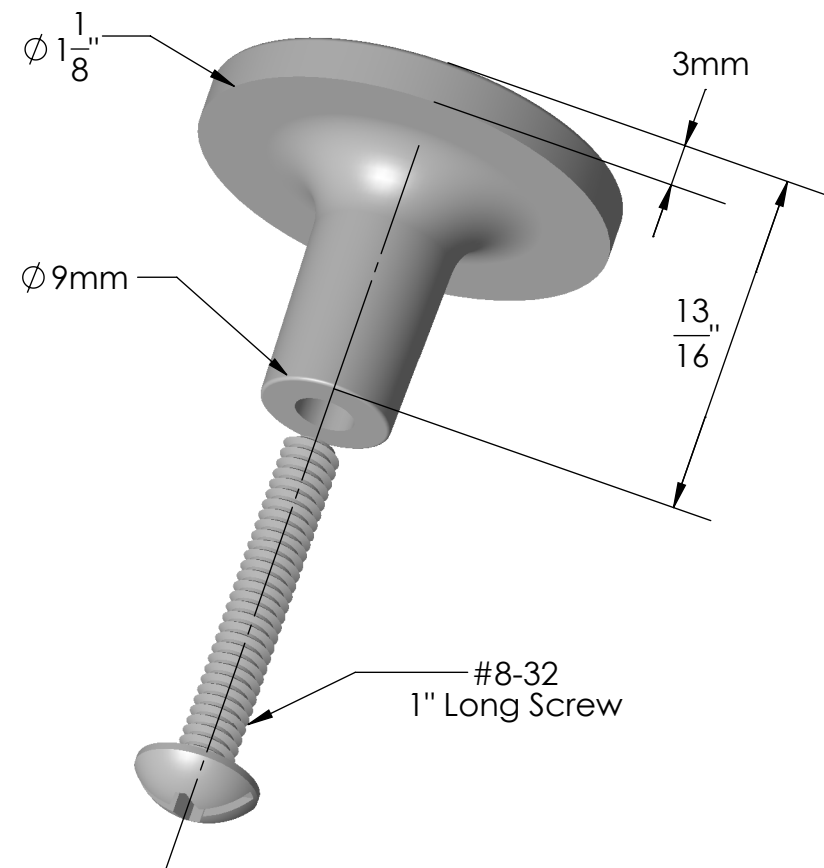

**ELITE**  
round knob

300.3214.xxx

**FEATURES**

Accents drawers and cabinetry with a timeless look

Coordinated in style, finish and quality

**DIMENSIONS**

**SPECS**

300.3214.<sup>(FINISH)</sup>XXX