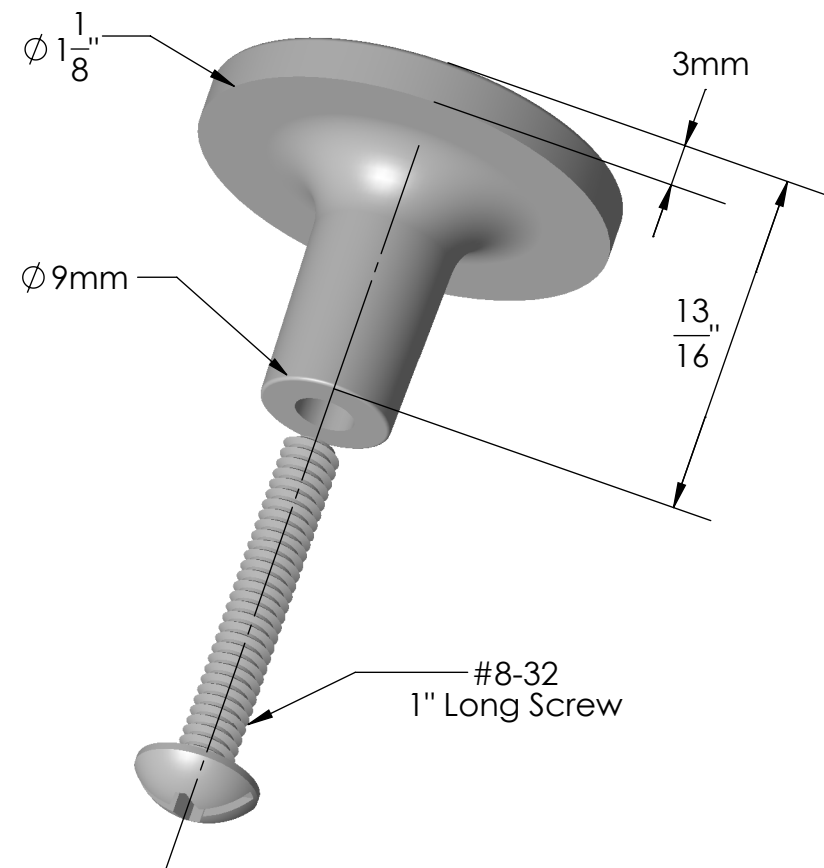

**ELITE**  
round knob

300.3214.xxx

**FEATURES**

Accents drawers and cabinetry with a timeless look

Coordinated in style, finish and quality

**DIMENSIONS**

**SPECS**

300.3214.<sup>(FINISH)</sup>xxx