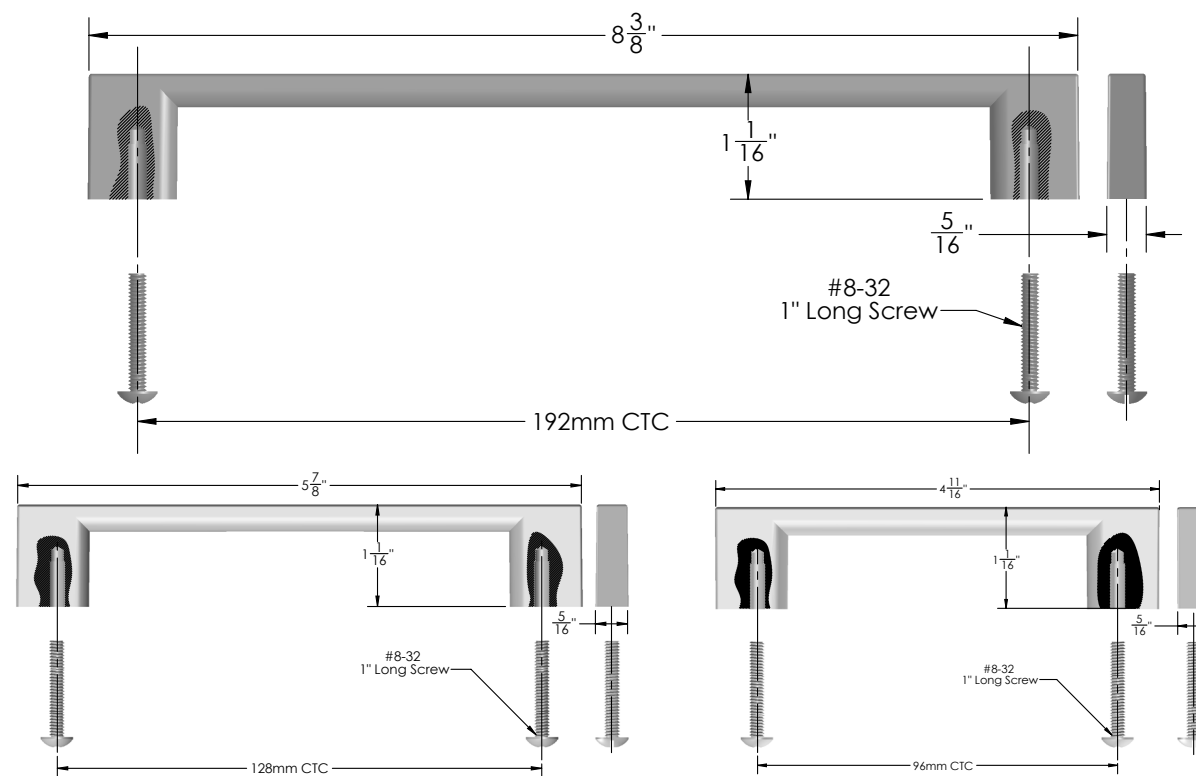

**ELITE**  
handle

96mm 300.3215.096.xxx  
 128mm 300.3215.128.xxx  
 192mm 300.3215.192.xxx

**FEATURES**

Accents drawers and cabinetry with a timeless look

Coordinated in style, finish and quality

Available in three widths to suit a variety of applications

**DIMENSIONS**

**SPECS**

300.3215.096.xxx (FINISH)  
96mm

300.3215.128.xxx (FINISH)  
128mm

300.3215.192.xxx (FINISH)  
192mm

**FINISH:**

**OPTIONS**

**FINISHED PRODUCT**