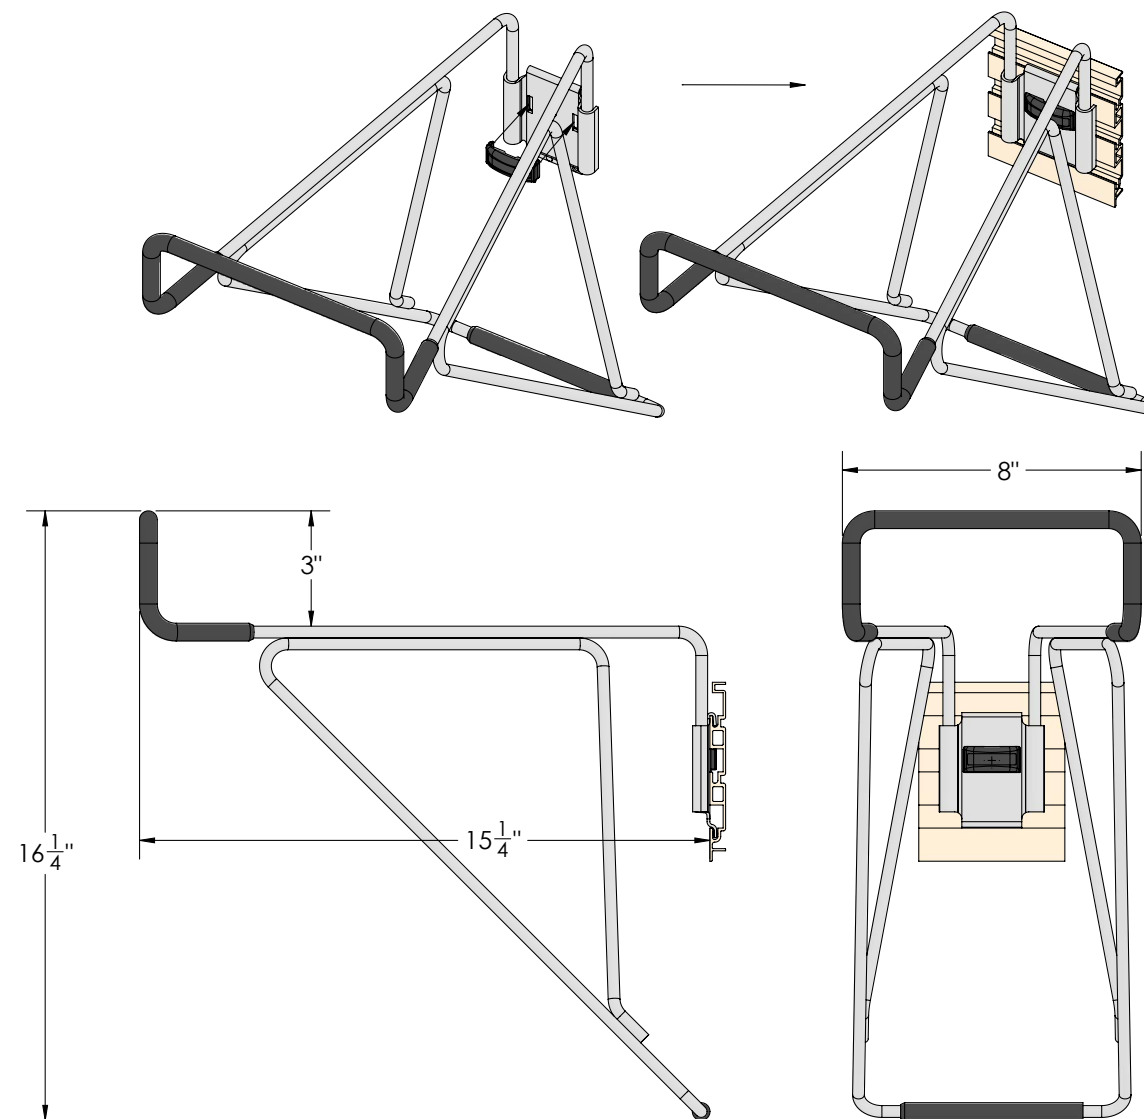

**TRACK | GARAGE**  
16" utility hook

300.5206.MAL

**FEATURES**

Designed with a deep depth and heavy duty supports for stability

- Suitable for long lumber, surf boards, kayaks and other long items using two hooks

- Hole in middle of base allows a screw to be secured into the wall stud if desired

- Cover cap secures hook to track & soft protective cover prevents metal contact

**DIMENSIONS**

**SPECS**

16" UTILITY HOOK

300.5206.MAL

BLACK COVER CAP

300.5200.BLK

**FINISH:**

**OPTIONS**

**FINISHED PRODUCT**