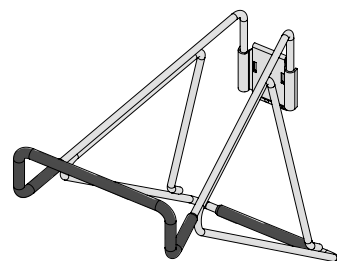

**TRACK | GARAGE**  
16" utility hook

300.5206.MAL

**FEATURES**

Designed with a deep depth and heavy duty supports for stability

- Suitable for long lumber, surf boards, kayaks and other long items using two hooks

- Hole in middle of base allows a screw to be secured into the wall stud if desired

- Cover cap secures hook to track & soft protective cover prevents metal contact

**DIMENSIONS**

**SPECS**

16" UTILITY HOOK

300.5206.MAL

BLACK COVER CAP

300.5200.BLK

**FINISH:**

**OPTIONS**

**FINISHED PRODUCT**