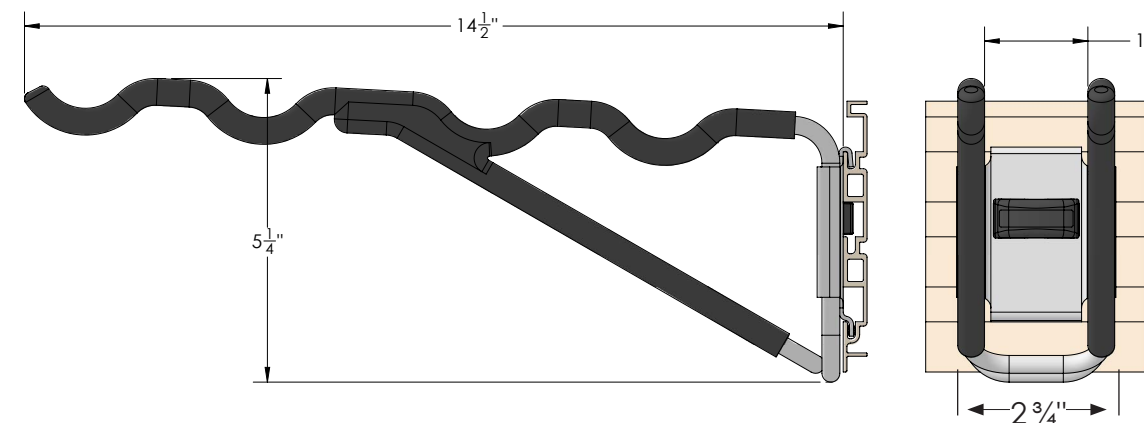

TRACK | GARAGE
14" utility bracket

300.5209.MAL

FEATURES

A multi-function hook designed to accommodate less standard items like folding chairs

Multiple ridges allow for several items on one hook

Hole in middle of base allows a screw to be secured into the wall stud if desired

Cover cap secures hook to track & soft protective cover protects metal finishes

DIMENSIONS

SPECS

14" UTILITY BRACKET

300.5209.MAL

BLACK COVER CAP

300.5200.BLK

FINISH: