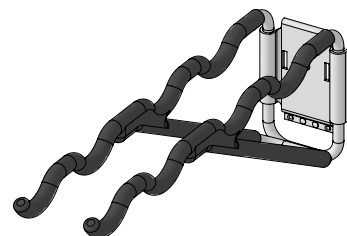

TRACK | GARAGE
14" utility bracket

300.5209.MAL

FEATURES

A multi-function hook designed to accommodate less standard items like folding chairs

Multiple ridges allow for several items on one hook

Hole in middle of base allows a screw to be secured into the wall stud if desired

Cover cap secures hook to track & soft protective cover protects metal finishes

DIMENSIONS

SPECS

14" UTILITY BRACKET

300.5209.MAL

BLACK COVER CAP

300.5200.BLK

FINISH:

OPTIONS

**FINISHED
PRODUCT**