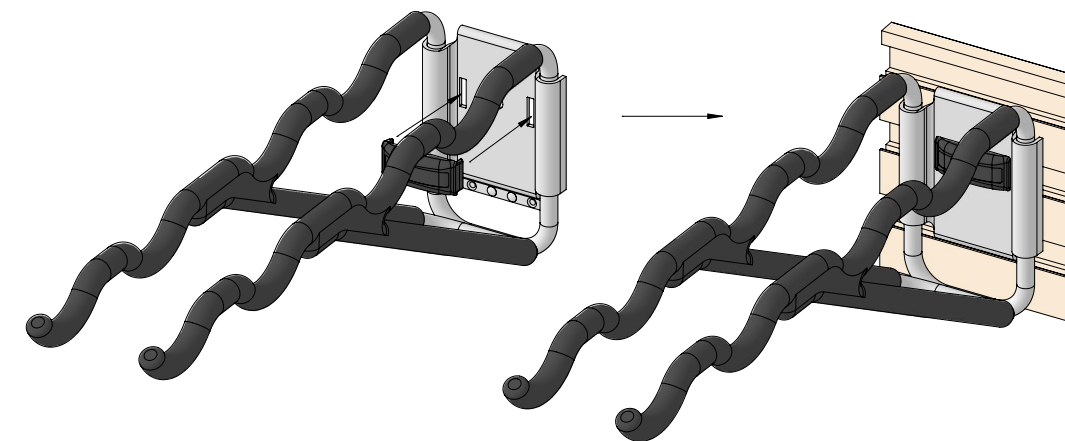

TRACK | GARAGE
14" utility bracket

300.5209.MAL

FEATURES

A multi-function hook designed to accommodate less standard items like folding chairs

Multiple ridges allow for several items on one hook

Hole in middle of base allows a screw to be secured into the wall stud if desired

Cover cap secures hook to track & soft protective cover protects metal finishes

DIMENSIONS

SPECS

14" UTILITY BRACKET

300.5209.MAL

BLACK COVER CAP

300.5200.BLK

FINISH: