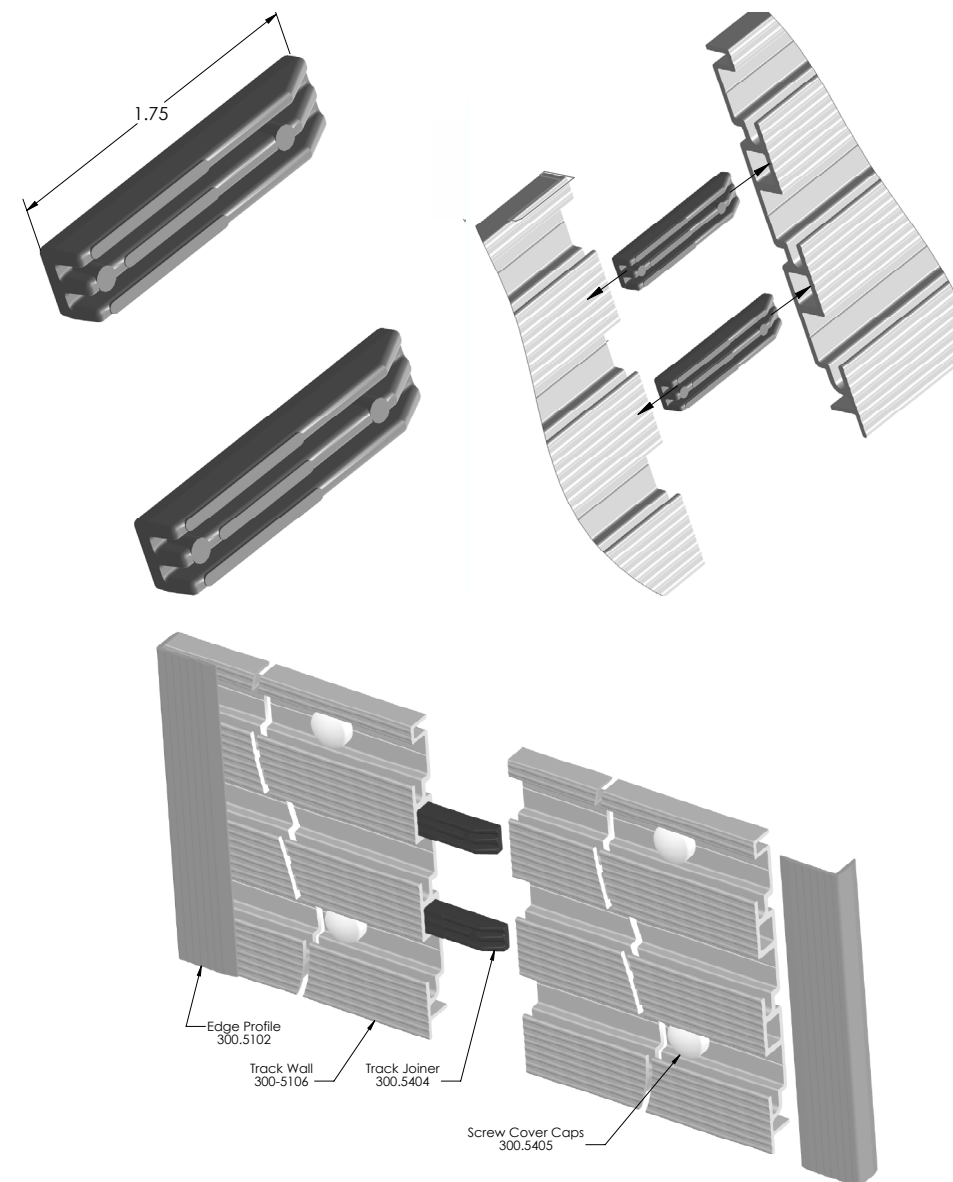

TRACK SYSTEM
track joiner

300.5404.BLK

FEATURES

Connects track panels horizontally so track configurations can be created in custom widths

DIMENSIONS

SPECS

300.5404.BLK

FINISH:

OPTIONS

FINISHED PRODUCT