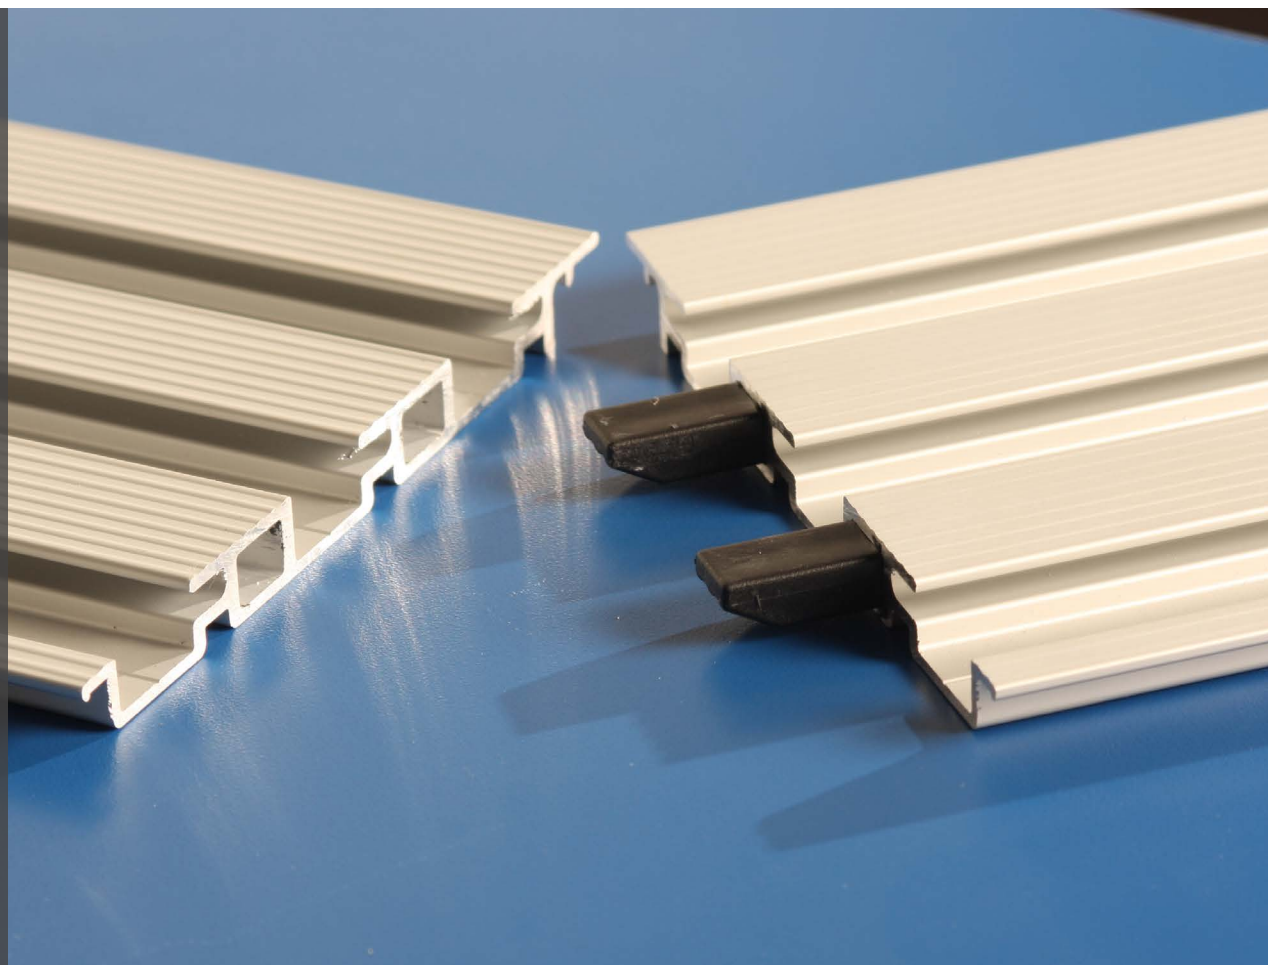

TRACK SYSTEM
track joiner

300.5404.BLK

FEATURES

Connects track panels horizontally so track configurations can be created in custom widths

DIMENSIONS

SPECS

300.5404.BLK

FINISH: