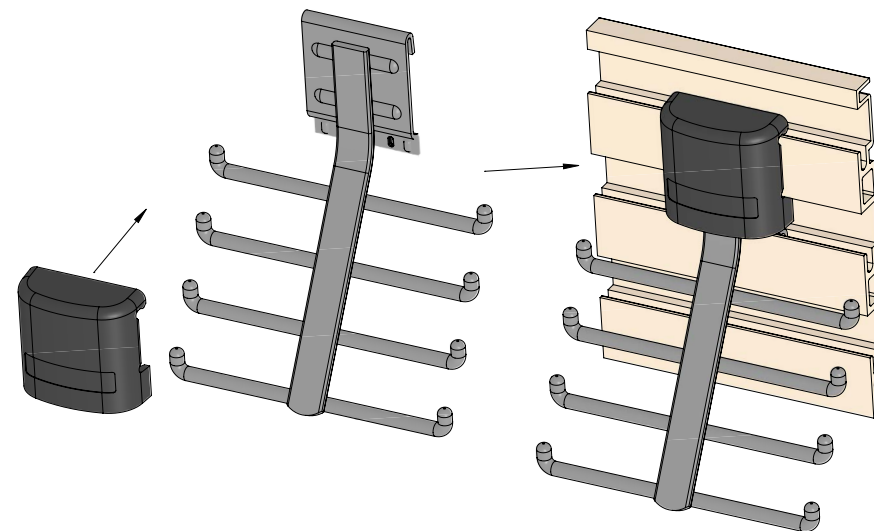

TRACK | CLOSET
tie holder

300.5601.MAL

FEATURES

Designed to store eight ties on the track system

- The upturned hook keeps ties from slipping

- Also suitable for necklaces, bracelets and scarves

- Cover cap secures hook to track

DIMENSIONS

SPECS

TIE HOLDER

300.5601.MAL

+

GRAY COVER CAP

300.5230.MAL

OR

BLACK COVER CAP

300.5230.BLK

OPTIONS

FINISH:
MAL
MATE ALUMINUM

300.5601.MAL + 300.5230.MAL

FINISHED PRODUCT