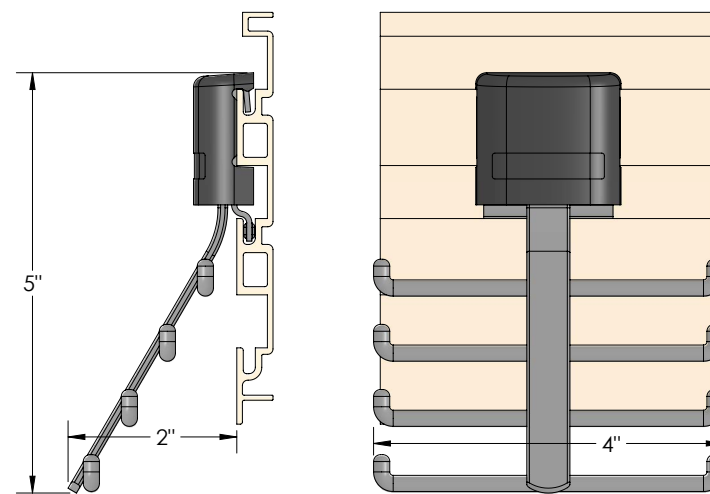

TRACK | CLOSET
tie holder

300.5601.MAL

FEATURES

Designed to store eight ties on the track system

- The upturned hook keeps ties from slipping

- Also suitable for necklaces, bracelets and scarves

- Cover cap secures hook to track

DIMENSIONS

SPECS

TIE HOLDER

300.5601.MAL

+

GRAY COVER CAP

300.5230.MAL

OR

BLACK COVER CAP

300.5230.BLK

OPTIONS

FINISH:
MAL
MATE ALUMINUM

300.5601.MAL + 300.5230.MAL

FINISHED PRODUCT