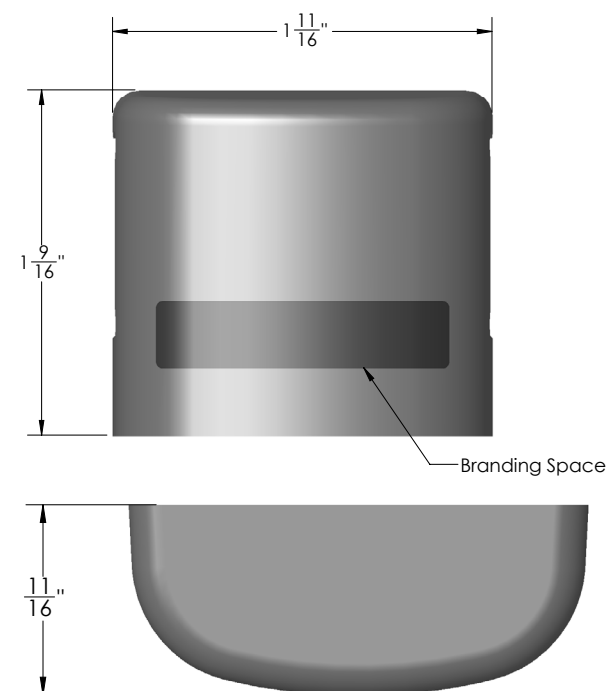

TRACK SYSTEM

cover cap - light duty

300.5230.xxx

FEATURES

Attaches the smaller hooks to the track and creates an attractive look

Caps can be custom branded to feature the name or logo-type of your closet shop

DIMENSIONS

SPECS

300.5230.xxx

OPTIONS

FINISH:

FINISHED PRODUCT

300.5230.BLK