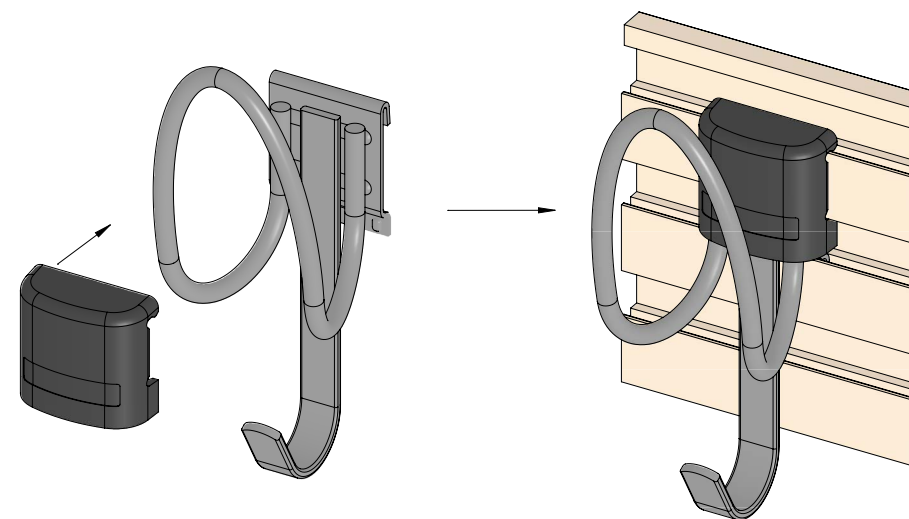

TRACK | CLOSET
coat hook

300.5604.MAL

FEATURES

Designed to store coats on the track system

The double hook style can hold two coats neatly

Also a suitable hook for bath robes and other jackets

Cover cap secures hook to track

DIMENSIONS

SPECS

COAT HOOK

300.5604.MAL

+

GRAY COVER CAP

300.5230.MAL

OR

BLACK COVER CAP

300.5230.BLK

FINISH:

MATE ALUMINUM

OPTIONS

FINISHED PRODUCT