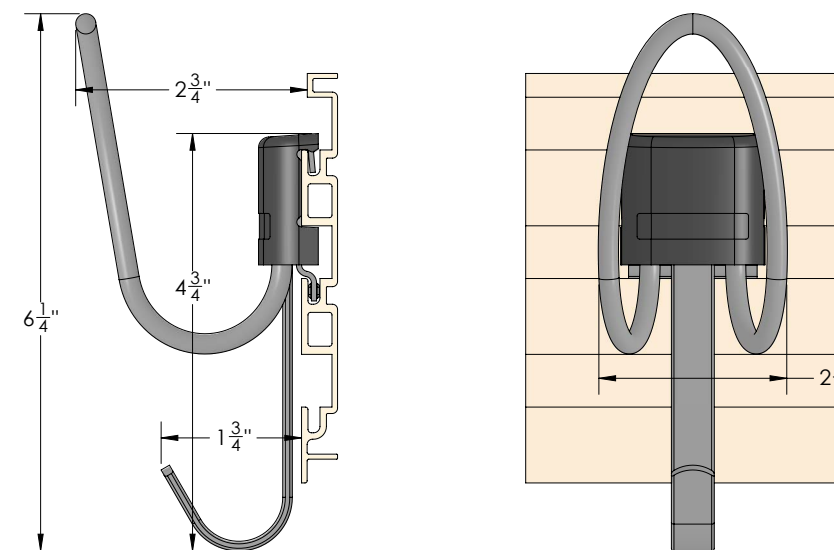

TRACK | CLOSET
coat hook

300.5604.MAL

FEATURES

Designed to store coats on the track system

The double hook style can hold two coats neatly

Also a suitable hook for bath robes and other jackets

Cover cap secures hook to track

DIMENSIONS

SPECS

COAT HOOK

300.5604.MAL

+

GRAY COVER CAP

300.5230.MAL

OR

BLACK COVER CAP

300.5230.BLK

FINISH:

MATE ALUMINUM

OPTIONS

FINISHED PRODUCT