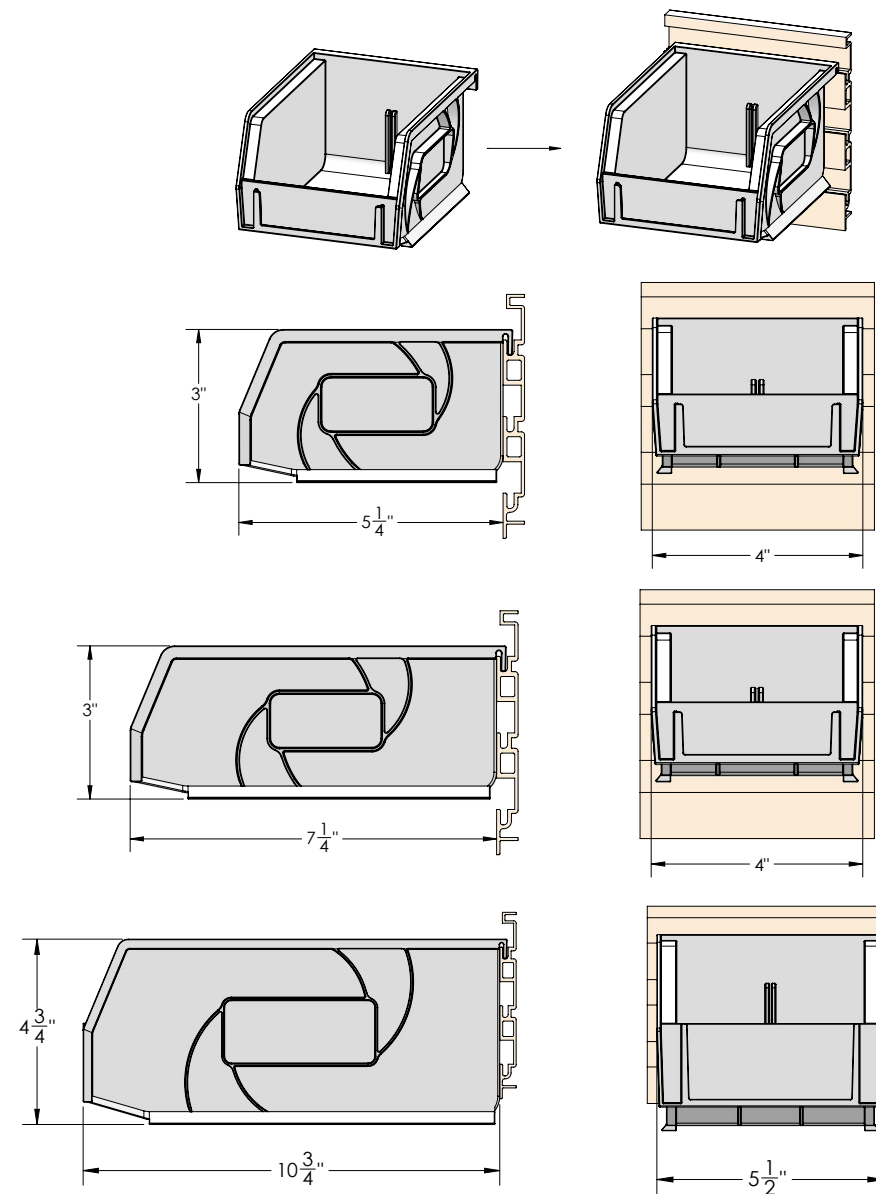

TRACK | GARAGE
clear storage bins

300.5302.CLR
300.5304.CLR
300.5305.CLR

FEATURES

Designed to store bulk items like nuts, bolts and screws on the track for easy access

Bins are made from a clear material that makes it easy to view the stored items & labels can be added to the front if desired

Available in three convenient sizes to suit most bulk needs in the garage and craft room

SPECS

5" x 4" x 3"
300.5302.CLR

7" x 4" x 3"
300.5304.CLR

11" x 5" x 5"
300.5305.CLR

OPTIONS

FINISH:

DIMENSIONS

FINISHED PRODUCT