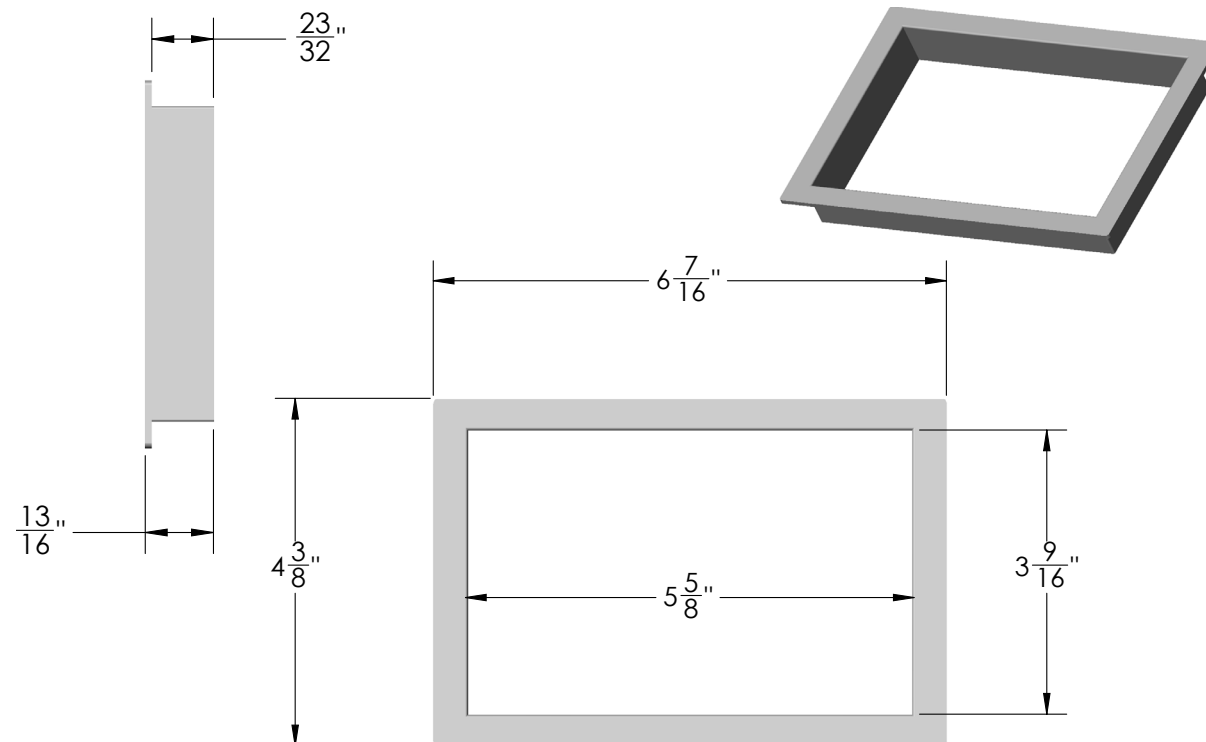

### FEATURES

Creates a clean finished look where partitions must be cut to allow access to a wall outlet

Designed for a single light switch or outlet socket

### DIMENSIONS