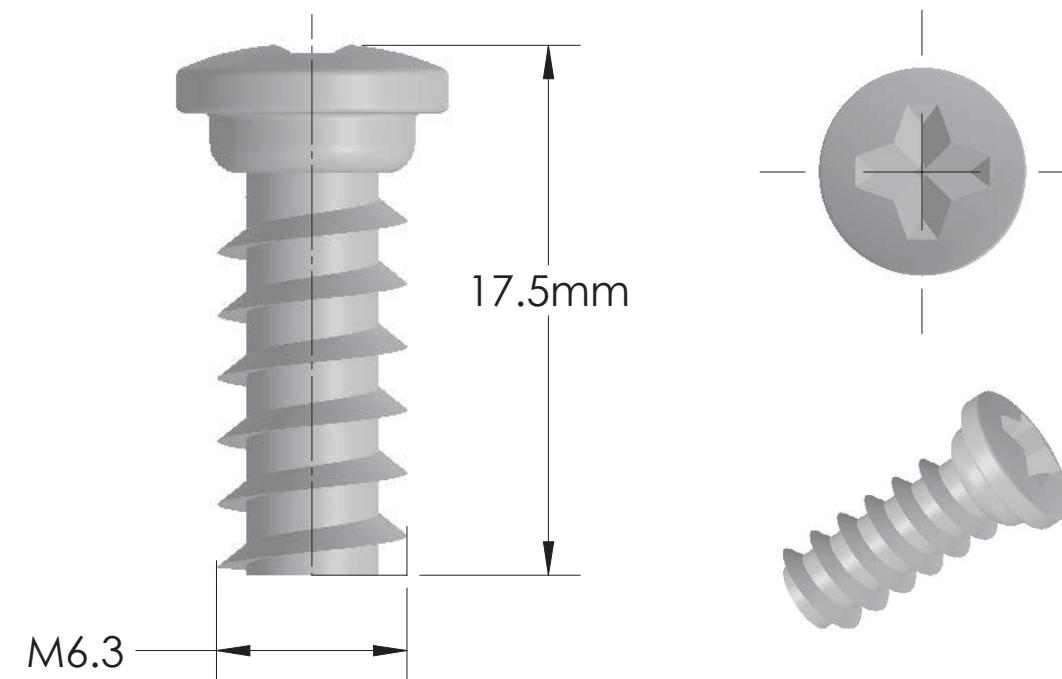

## euro screw with shoulder

300.3749

### FEATURES

The Euro Screw with shoulder is specifically designed to to mount the left and right Suspension Brackets to the partition

### DIMENSIONS

### OPTIONS

SIZE:

M6.3  
x  
16mm

FINISH:

  
POLISHED  
STEEL