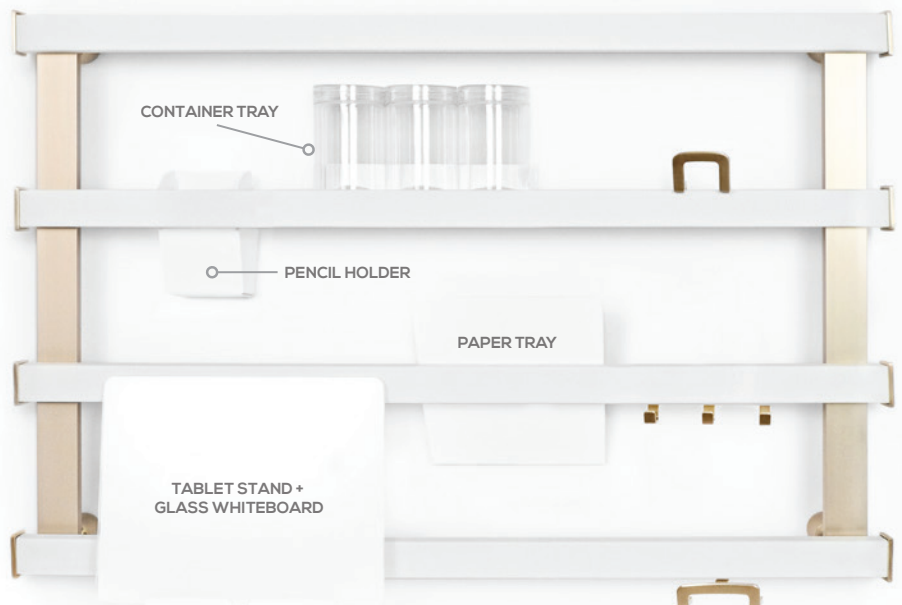

SYMPHONY OFFICE ORGANIZER

SHOWROOM DISPLAY + SYMPHONY + ELITE MIRROR

DISPLAY OPTIONS

HORIZONTAL LAYOUT

The 13.5" W x 19"H Symphony Wall Organizer fits well next to a horizontal layout of the Showroom Display (34"W x 22.25"H).

OFFICE COMBO LAYOUT

Want to include Symphony Office accessories? Consider a 35"W x 19"H Symphony next to a horizontal display of the Showroom Display boards (34"W x 22.25"H). Note: minimum display size to showcase all Symphony Office accessories is 19"H x 23"W.

VERTICAL LAYOUT

The two-piece Showroom Display can also be mounted in a vertical format (15.75"W x 46"H) to complement a 13.5"W x 42"H Symphony. Add the 47"H Elite Fixed Mirror in a matching finish to complete the Showroom Display.