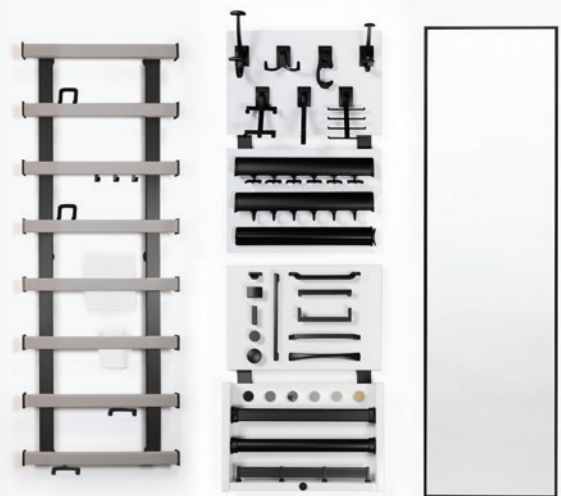

#### HORIZONTAL LAYOUT

The 13.5" W x 19"H Symphony Wall Organizer fits well next to a horizontal layout of the Showroom Display (34"W x 22.25"H).

#### OFFICE COMBO LAYOUT

Want to include Symphony Office accessories? Consider a 35"W x 19"H Symphony next to a horizontal display of the Showroom Display boards (34"W x 22.25"H). Note: minimum display size to showcase all Symphony Office accessories is 19"H x 23"W.

#### VERTICAL LAYOUT

The two-piece Showroom Display can also be mounted in a vertical format (15.75"W x 46"H) to complement a 13.5"W x 42"H Symphony. Add the 47"H Elite Fixed Mirror in a matching finish to complete the Showroom Display.

SHOWROOM DISPLAY INCLUDES

- Elite Cleat Hooks
- Elite Tie Rack
- Elite Belt Rack
- Elite Valet Rack
- Elite Handles and Knobs
- Signature Closet Pole
- Elite Closet Pole
- Elite Shoe Fence
- Elite Valet Pin
- Sample Alternative Finishes