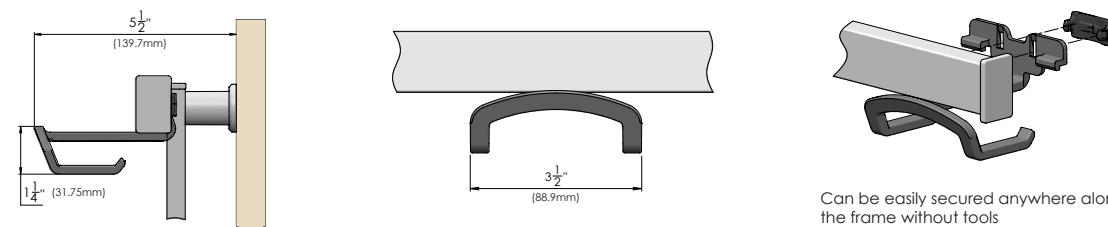

SYMPHONY

wall mount organizer hooks

310.8201.xxx/310.8215.xxx/
310.8218.05.xxx

FEATURES

Hooks can be placed anywhere along the organizer, providing a canvas where the designer or homeowner can be creative to meet personal preferences

- Easily reposition the hooks as storage needs change

- The hooks project only a short distance above the organizer, allowing it to fit behind doors or in other limited spaces

Triple Hook - 310.8201.05. xxx

Can be easily secured anywhere along the frame without tools

Coat Hook - 310.8215.xxx

Can be easily secured anywhere along the frame without tools

Shoe Hook - 310.8218.05.xxx

Can be easily secured anywhere along the frame without tools

DIMENSIONS

SPECS

TRIPLE HOOK

310.8201.05.^(FINISH)XXX

COAT HOOK

310.8215.^(FINISH)XXX

SHOE HOOK

310.8218.05.^(FINISH)XXX