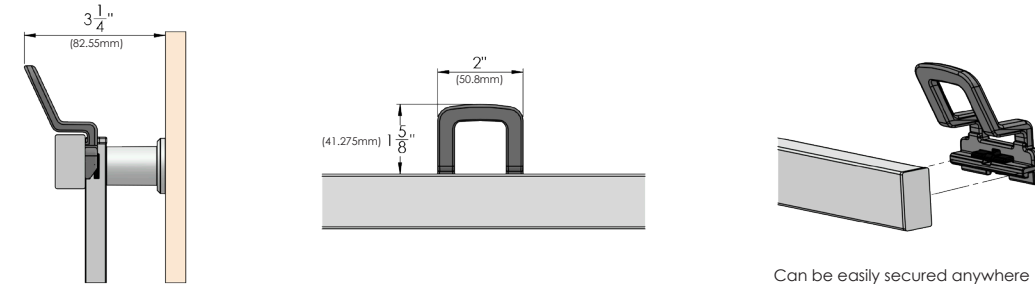

SYMPHONY

wall mount organizer hooks

310.8201.xxx/310.8215.xxx/
310.8218.05.xxx

FEATURES

Hooks can be placed anywhere along the organizer, providing a canvas where the designer or homeowner can be creative to meet personal preferences

- Easily reposition the hooks as storage needs change

- The hooks project only a short distance above the organizer, allowing it to fit behind doors or in other limited spaces

Triple Hook - 310.8201.05. xxx

Can be easily secured anywhere along the frame without tools

Coat Hook - 310.8215.xxx

Can be easily secured anywhere along the frame without tools

Shoe Hook - 310.8218.05.xxx

Can be easily secured anywhere along the frame without tools