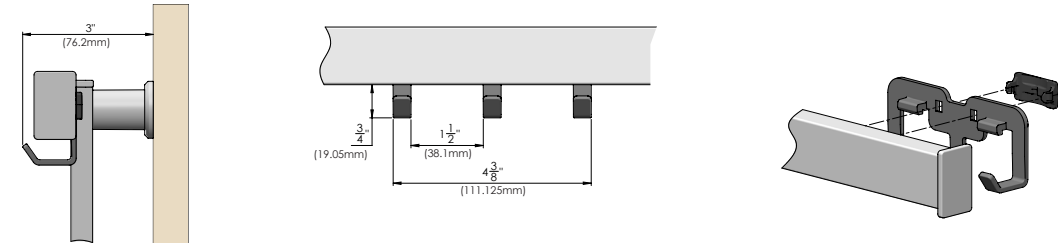

SYMPHONY

wall mount organizer hooks

310.8201.xxx/310.8215.xxx/
310.8218.05.xxx

FEATURES

Hooks can be placed anywhere along the organizer, providing a canvas where the designer or homeowner can be creative to meet personal preferences

- Easily reposition the hooks as storage needs change

- The hooks project only a short distance above the organizer, allowing it to fit behind doors or in other limited spaces

Triple Hook - 310.8201.05. xxx

Can be easily secured anywhere along the frame without tools

Coat Hook - 310.8215.xxx

Can be easily secured anywhere along the frame without tools

Shoe Hook - 310.8218.05.xxx

Can be easily secured anywhere along the frame without tools

DIMENSIONS

SPECS

TRIPLE HOOK

310.8201.05.^(FINISH)XXX

COAT HOOK

310.8215.^(FINISH)XXX

SHOE HOOK

310.8218.05.^(FINISH)XXX