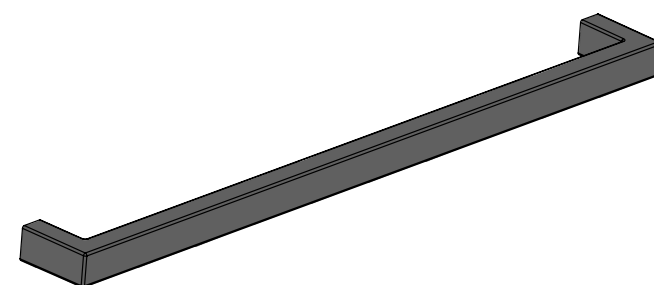

FEATURES

The Modern Handle's angular profile is ideal for contemporary designs

- The longer 256mm length works great on wider drawers and taller cabinets - offering a sleek look

- Coordinated in style, finish and quality

DIMENSIONS

SPECS

300.3216.256.^(FINISH)xxx

FINISH:

- CR POLISHED CHROME
- MAL MATTE ALUMINUM
- MNL MATTE NICKEL
- SG SLATE
- MG MATTE GOLD
- ORB OIL RUBBED BRONZE

OPTIONS

FINISHED PRODUCT

300.3216.256.MAL