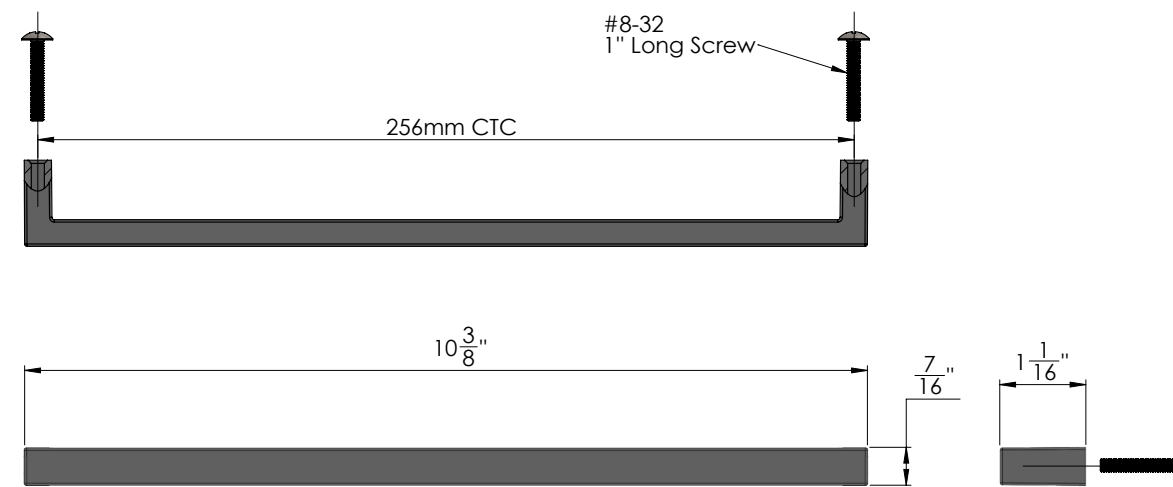

FEATURES

The Modern Handle's angular profile is ideal for contemporary designs

- The longer 256mm length works great on wider drawers and taller cabinets - offering a sleek look

- Coordinated in style, finish and quality

DIMENSIONS

SPECS

300.3216.256.^(FINISH)xxx

FINISH:

- CR POLISHED CHROME
- MAL MATTE ALUMINUM
- MNL MATTE NICKEL
- SG SLATE
- MG MATTE GOLD
- ORB OIL RUBBED BRONZE

OPTIONS

FINISHED PRODUCT

300.3216.256.MAL