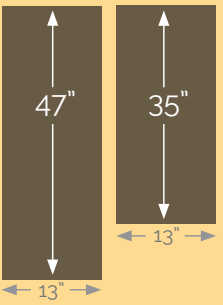

ELITE FULL ROTATION
SLIDING MIRROR

35" |

47" |

300.3430.35.ORB
(805.73.121)
300.3430.ORB
(805.73.122)

300.3430.35.BLK
(805.73.421)
300.3430.BLK
(805.73.422)