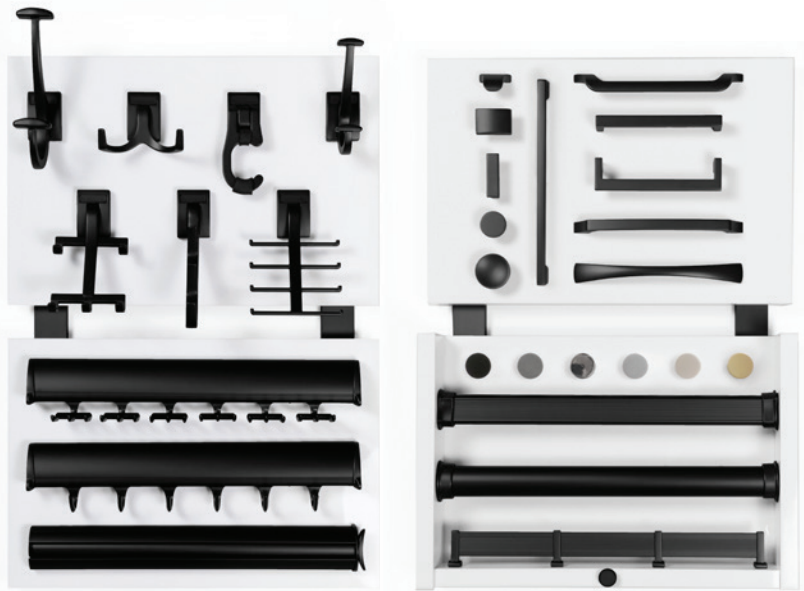

ORB ► BLK

TRANSITIONAL ORDER INFORMATION

Use this document to order Oil-Rubbed Bronze (ORB) products during this phased discontinuation. Please note that while this document highlights the ORB to BLK transition, it does not contain all BLK products, such as Symphony which now comes in Black. For all Black (BLK) products, please reference the new TAG Hardware *Designer Inspiration Book* at TAGHARDWARE.COM/BLACK.

SHOWROOM DISPLAY

ORB

Oil Rubbed Bronze
31.940.00.ORB
(732.05.818)

BLK

Black
31.940.00.BLK
(732.31.781)