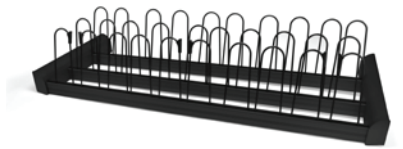

18" |  
24" |  
30" |  
36" |

18" |  
24" |  
30" |  
36" |

ENGAGE  
SHOE ORGANIZER

31.6415.18.ORB (807.77.171)  
31.6415.24.ORB (807.77.172)  
31.6415.30.ORB (807.77.173)  
31.6415.36.ORB (807.77.174)

31.6415.18.BLK (807.77.571)  
31.6415.24.BLK (807.77.572)  
31.6415.30.BLK (807.77.573)  
31.6415.36.BLK (807.77.574)