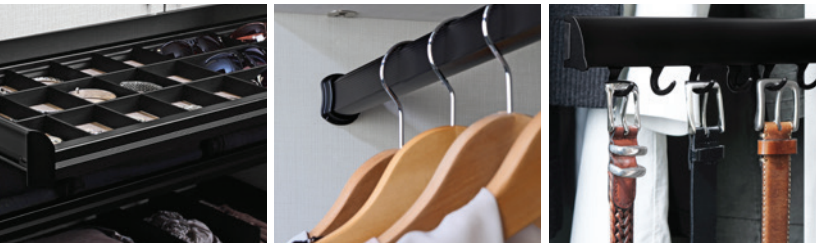

NEW!

BOLD + BEAUTIFUL BLACK

Get on trend and coordinate your next closet design with Black metal hardware accents by TAG Hardware. From decorative handles to easy pull-out laundry hampers, TAG Hardware offers a vast array of new Black closet accessories to suit almost any style, from modern chic to industrial or farmhouse.

FOR MORE INFORMATION
TAGHARDWARE.COM/BLACK

NEW BLACK PRODUCTS

COORDINATED HARDWARE SYSTEMS

Timeless and elegant Black (BLK) is now available on a broad range of TAG Hardware coordinated closet accessories and hardware.

Make a bold and beautiful design statement with popular products like the ENGAGE Collection of pull-outs, including the jewelry drawer or laundry hamper. Add a touch of class with the fluted black aluminum Signature Closet Pole with silent-glide cap. Delight your customers with the indispensable, full-extension Elite Belt Rack — all in black!

SYMPHONY WALL ORGANIZER

Now you can get the innovative Symphony Wall Organizer with Black (BLK) anodized aluminum vertical posts. Use Symphony Wall Organizer, with its adjustable hooks, as a flexible bespoke coat rack in the entryway, as the ultimate valet in the closet, or as a featured display for jewelry, scarves, ties, hats, shoes or handbags.