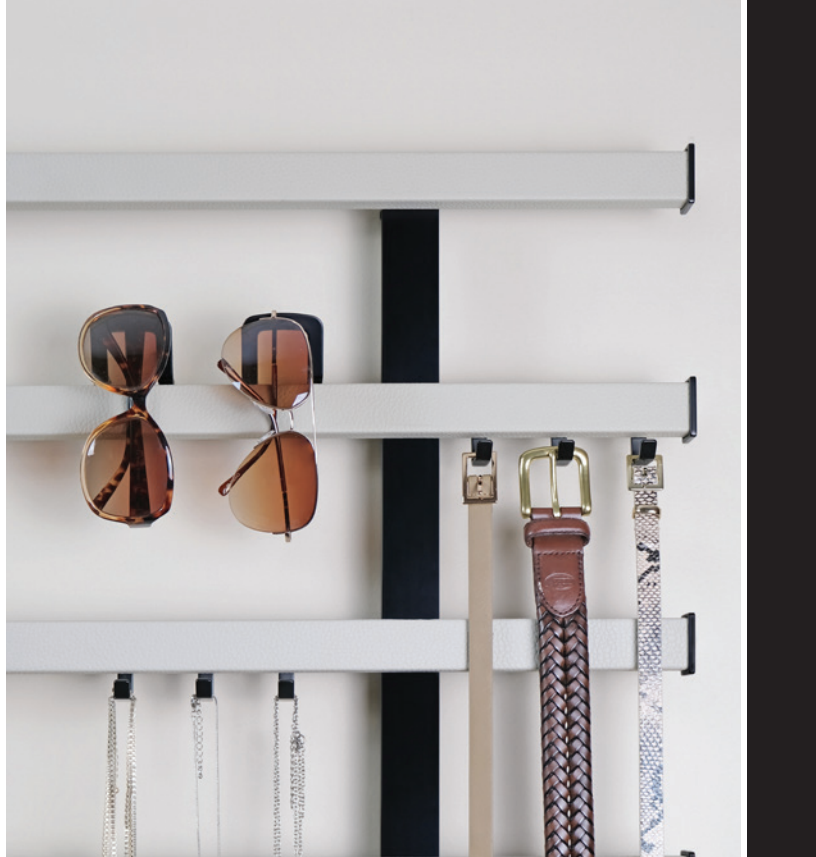

NEW!

BOLD + BEAUTIFUL BLACK

Get on trend and coordinate your next closet design with Black metal hardware accents by TAG Hardware. From decorative handles to easy pull-out laundry hampers, TAG Hardware offers a vast array of new Black closet accessories to suit almost any style, from modern chic to industrial or farmhouse.

FOR MORE INFORMATION
TAGHARDWARE.COM/BLACK

NEW BLACK PRODUCTS

COORDINATED HARDWARE SYSTEMS

Timeless and elegant Black (BLK) is now available on a broad range of TAG Hardware coordinated closet accessories and hardware.

Make a bold and beautiful design statement with popular products like the ENGAGE Collection of pull-outs, including the jewelry drawer or laundry hamper. Add a touch of class with the fluted black aluminum Signature Closet Pole with silent-glide cap. Delight your customers with the indispensable, full-extension Elite Belt Rack — all in black!

SYMPHONY WALL ORGANIZER

Now you can get the innovative Symphony Wall Organizer with Black (BLK) anodized aluminum vertical posts. Use Symphony Wall Organizer, with its adjustable hooks, as a flexible bespoke coat rack in the entryway, as the ultimate valet in the closet, or as a featured display for jewelry, scarves, ties, hats, shoes or handbags.